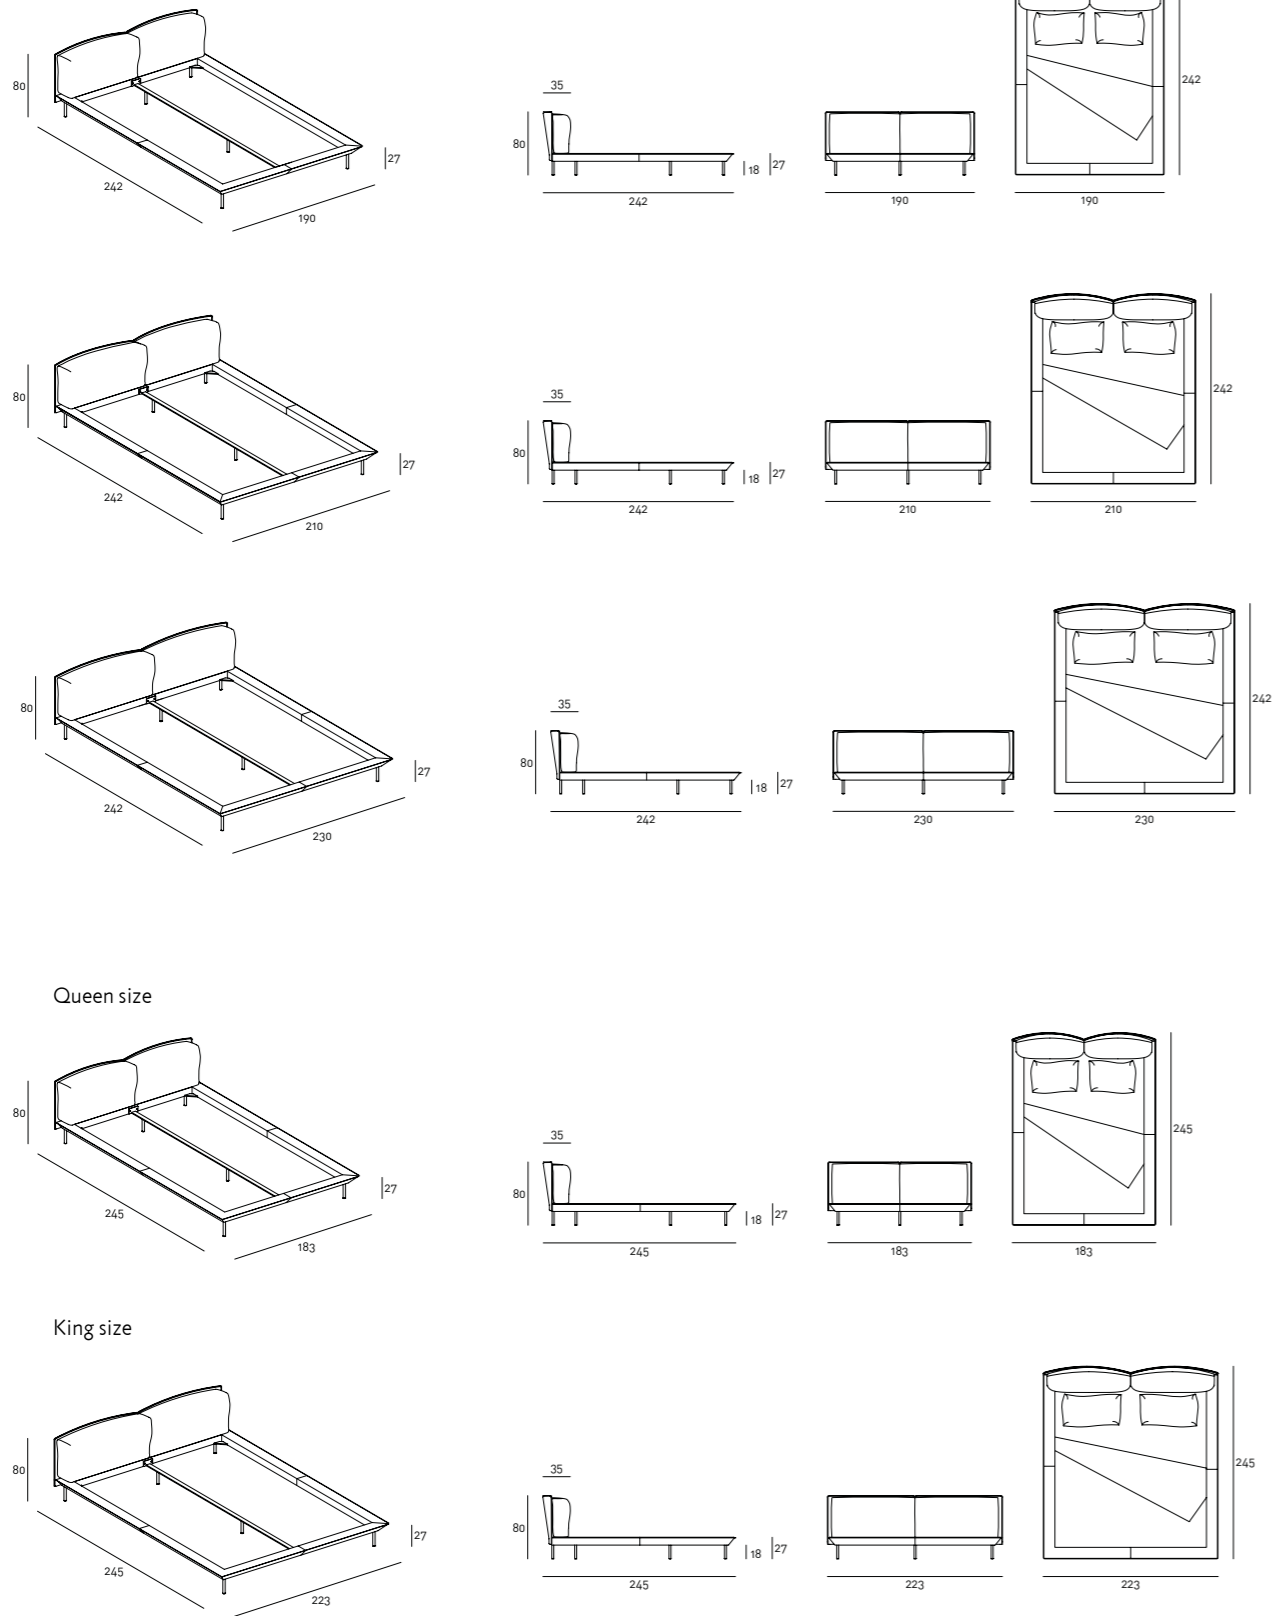

Technical Drawings

Notes

For bed slatted bases and mattresses not supplied by the company, please forward the technical specifications. For catalog products, please refer to the price list.

For information on the compatibility of the collection's coverings with each product, please refer to the [compliance sheet](#) provided in the "Materials" section of the website.

For leather coverings the "Leather A" or "Leather B" Maintenance Kit is included with the product.