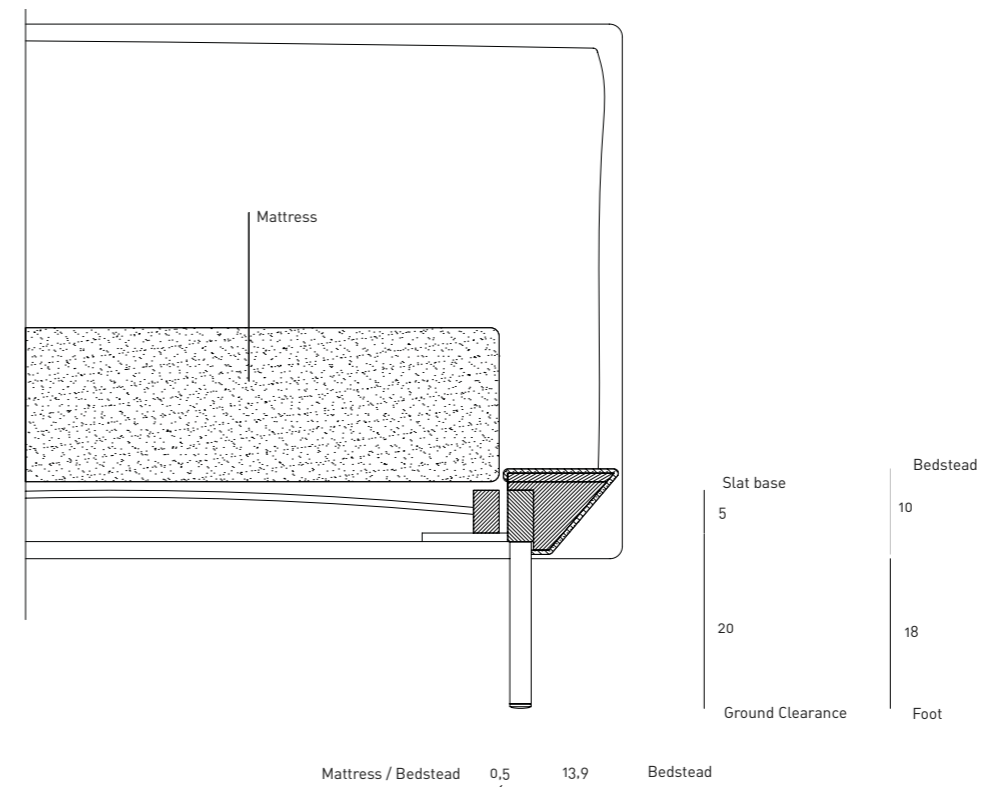

Bed Section