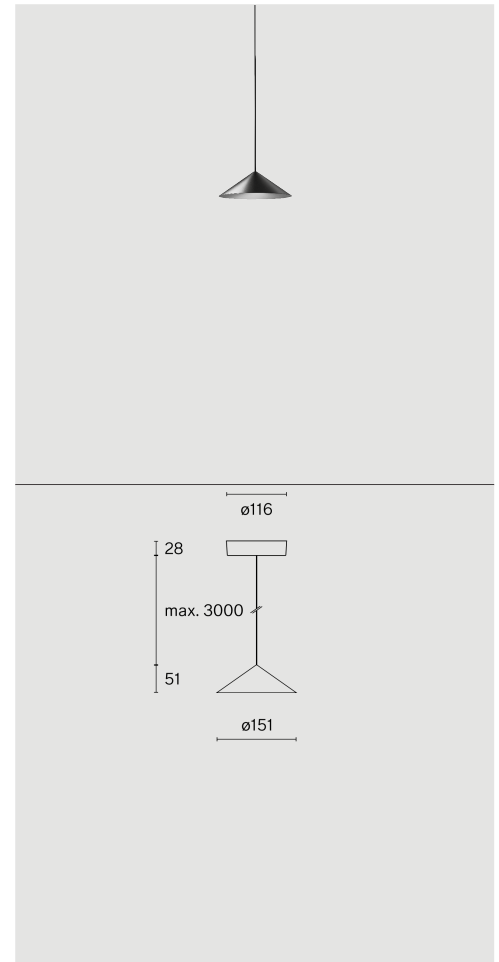

CONE
SUSPENDED XS
W151XS3

Ceiling suspended luminaire with shade made from aluminium; polycarbonate canopy; optical system with acrylic diffuser; integrated LED light source; surface Jet black; RAL 9005; inclusive cable suspension max. 3000 mm; Phase-cut dim; light colour 2700 K; ≤ 3 SDCM (initial MacAdam); CRI ≥ 98 ; degree of protection IP20; Class 2; driver included; light source replaceable by Wastberg+ or by a professional with explicit authorization; control gear not replaceable;

TECHNICAL INFORMATION

Physical	
datasheet.label.material	Shade: Aluminium
IP Rating	IP20
Safety Class	Class II

LED	
Colour Rendering Index	CRI ≥ 98
Lumen Maintenance	L80 / 50000h
Macadam Ellipse	≤ 3 SDCM (initial MacAdam)

CONE
SUSPENDED XS
W151XS3

Ceiling	
409 lm	
2700 K	
Phase-cut dim	
220 - 240 V	
7.3 W	
0.8 kg	

Art. No. / EAN code	
151XS305271 / 7330492018195	