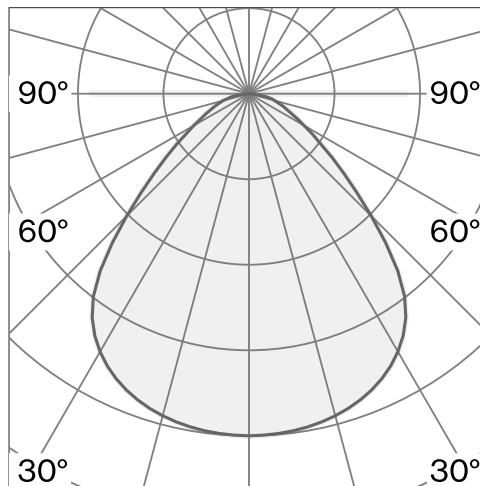

CONE
SUSPENDED XS
W151XS3

Ceiling suspended luminaire with shade made from aluminium; polycarbonate canopy; optical system with acrylic diffuser; integrated LED light source; surface Jet black; RAL 9005; inclusive cable suspension max. 3000 mm; Phase-cut dim; light colour 2700 K; ≤ 3 SDCM (initial MacAdam); CRI ≥ 98 ; degree of protection IP20; Class 2; driver included; light source replaceable by Wastberg+ or by a professional with explicit authorization; control gear not replaceable;

TECHNICAL INFORMATION

Physical	
datasheet.label.material	Shade: Aluminium
IP Rating	IP20
Safety Class	Class II

LED	
Colour Rendering Index	CRI ≥ 98
Lumen Maintenance	L80 / 50000h
Macadam Ellipse	≤ 3 SDCM (initial MacAdam)