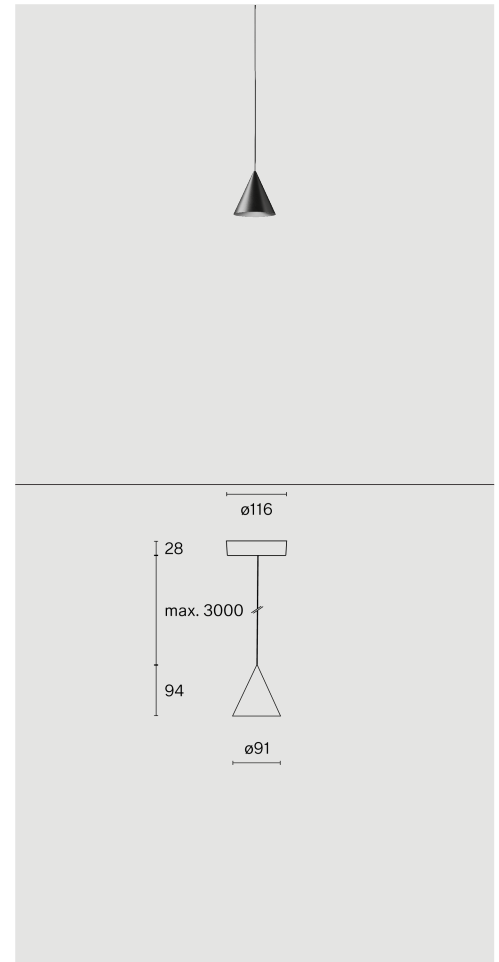

CONE
SUSPENDED XS
W151XS2

Ceiling suspended luminaire with shade made from aluminium; polycarbonate canopy; optical system with acrylic diffuser; integrated LED light source; surface Jet black; RAL 9005; inclusive cable suspension max. 3000 mm; Phase-cut dim; light colour 2700 K; ≤ 3 SDCM (initial MacAdam); CRI ≥ 98 ; degree of protection IP20; Class 2; driver included; light source replaceable by Wastberg+ or by a professional with explicit authorization; control gear not replaceable;

TECHNICAL INFORMATION

Physical	
datasheet.label.material	Shade: Aluminium
IP Rating	IP20
Safety Class	Class II

LED	
Colour Rendering Index	CRI ≥ 98
Lumen Maintenance	L80 / 50000h
Macadam Ellipse	≤ 3 SDCM (initial MacAdam)

CONE
SUSPENDED XS
W151XS2

Ceiling	
Luminous Flux	409 lm
Colour Temperature	2700 K
Control	Phase-cut dim
Voltage	220 - 240 V
Power	7.3 W
Weight	0.6 kg

Art. No. / EAN code	151XS205271 / 7330492018133
---------------------	-----------------------------