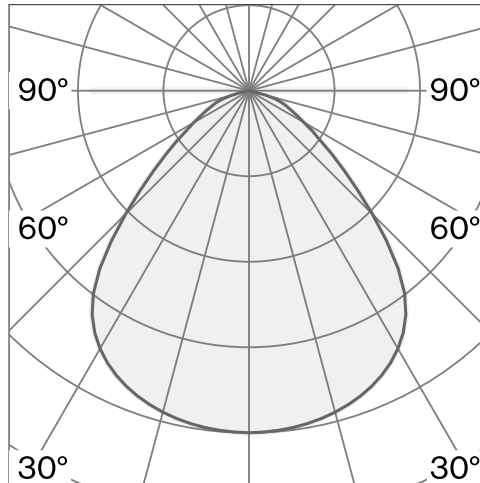

CONE
SUSPENDED XS
W151XS2

Ceiling suspended luminaire with shade made from aluminium; polycarbonate canopy; optical system with acrylic diffuser; integrated LED light source; surface Jet black; RAL 9005; inclusive cable suspension max. 3000 mm; Phase-cut dim; light colour 2700 K; ≤ 3 SDCM (initial MacAdam); CRI ≥ 98 ; degree of protection IP20; Class 2; driver included; light source replaceable by Wastberg+ or by a professional with explicit authorization; control gear not replaceable;

TECHNICAL INFORMATION

Physical	
datasheet.label.material	Shade: Aluminium
IP Rating	IP20
Safety Class	Class II

LED	
Colour Rendering Index	CRI ≥ 98
Lumen Maintenance	L80 / 50000h
Macadam Ellipse	≤ 3 SDCM (initial MacAdam)