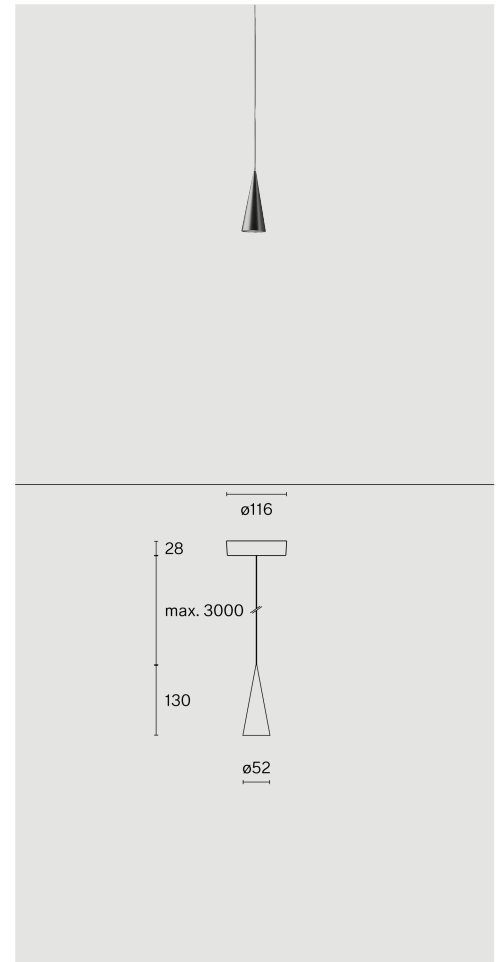

CONE
SUSPENDED XS
W151XS1

Ceiling suspended luminaire with shade made from aluminium; polycarbonate canopy; optical system with acrylic diffuser; integrated LED light source; surface Jet black; RAL 9005; inclusive cable suspension max. 3000 mm; Phase-cut dim; light colour 2700 K; ≤ 3 SDCM (initial MacAdam); CRI ≥ 98 ; degree of protection IP20; Class 2; driver included; light source replaceable by Wastberg+ or by a professional with explicit authorization; control gear not replaceable;

TECHNICAL INFORMATION

Physical	
datasheet.label.material	Shade: Aluminium
IP Rating	IP20
Safety Class	Class II

LED	
Colour Rendering Index	CRI ≥ 98
Lumen Maintenance	L80 / 50000h
Macadam Ellipse	≤ 3 SDCM (initial MacAdam)

CONE
SUSPENDED XS
W151XS1

Ceiling	
Luminous Flux	389 lm
Colour Temperature	2700 K
Control	Phase-cut dim
Voltage	220 - 240 V
Power	7.3 W
Weight	0.4 kg

Art. No. / EAN code	151XS105271 / 7330492018072
----------------------------	------------------------------------