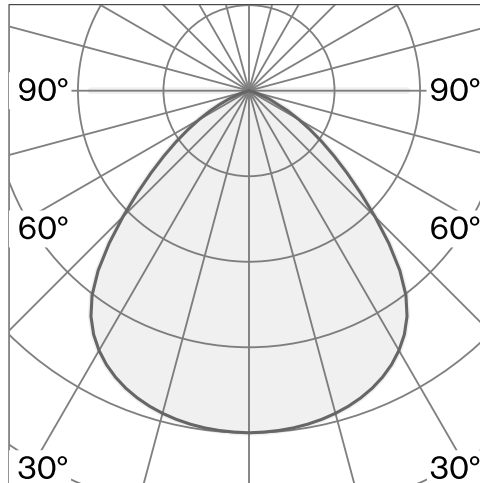

CONE
SUSPENDED XS
W151XS1

Ceiling suspended luminaire with shade made from aluminium; polycarbonate canopy; optical system with acrylic diffuser; integrated LED light source; surface Jet black; RAL 9005; inclusive cable suspension max. 3000 mm; Phase-cut dim; light colour 2700 K; ≤ 3 SDCM (initial MacAdam); CRI ≥ 98 ; degree of protection IP20; Class 2; driver included; light source replaceable by Wastberg+ or by a professional with explicit authorization; control gear not replaceable;

TECHNICAL INFORMATION

Physical	
datasheet.label.material	Shade: Aluminium
IP Rating	IP20
Safety Class	Class II

LED	
Colour Rendering Index	CRI ≥ 98
Lumen Maintenance	L80 / 50000h
Macadam Ellipse	≤ 3 SDCM (initial MacAdam)