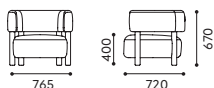

静謐で安心できる雰囲気をつくり出す、2.5シーターおよび1シーターのソファ。柔らかい張地に包まれた有機的なシートの形状が特徴で、円筒形の脚部が支える低めのバックレストは座る方向を制限しません。快適さとともに、あたたかい気配をインテリアにもたらしめます。

Serene and peaceful N-S03 comes in different sizes, 1 seater and 2.5 seater. The sofa is built with a soft upholstery seat and backrest carried by four sturdy cylindrical legs in solid wood, creating a nondirectional design with a warm ambience.

※ Built To Order | 受注生産品