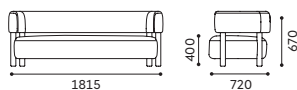

2.5Seater

1Seater

N-S03 Sofa

DESIGN: Norm Architects
CASE: Notabene Shoe Store

SIZE: [1Seater] W765 / D720 / H670 / SH400

[2.5Seater] W1815 / D720 / H670 / SH400

WOOD COLOR: Pure Oak / Smoked Oak /
Grain Matte Black / Keyaki Brown

MATERIAL: Oak / Keyaki

FABRIC OPTION: P.64-65

Upholstery in Photo: Maple - 102

[1Seater] NO. U32500****

[2.5Seater] NO. U32512****

静謐で安心できる雰囲気をつくり出す、2.5シーターおよび1シーターのソファ。柔らかい張地に包まれた有機的なシートの形状が特徴で、円筒形の脚部が支える低めのバックレストは座る方向を制限しません。快適さとともに、あたたかい気配をインテリアにもたらしめます。

Serene and peaceful N-S03 comes in different sizes, 1 seater and 2.5 seater. The sofa is built with a soft upholstery seat and backrest carried by four sturdy cylindrical legs in solid wood, creating a nondirectional design with a warm ambience.