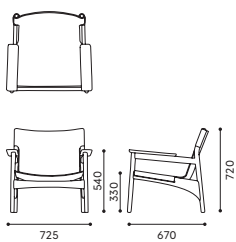

N-LC02
Lounge Chair

DESIGN: Norm Architects
CASE: Kinuta Terrace

SIZE: W725 / D670 / H720 / SH330 / AH540
WOOD COLOR: Pure Oak / Smoked Oak /
Grain Matte Black / Keyaki Brown
MATERIAL: Oak / Keyaki
Upholstery in Photo: Canvas

[Leather (Black)] NO. W32310F*
[Canvas] NO. W32310N*

N-LC01 と共通した構造をもつチェアですが、大きな違いはシート部分。キャンバス製または革製のフリーハンギングシートをそなえ、フレームの形状もその違いを反映して微調整を加えています。座る人の姿勢や体型に合わせて形を変える、軽快な印象の1脚です。

The chair has the same structure as N-LC01, but significant difference can be seen in its sheet part. We adjusted the frame form slightly to reflect the difference in the upholstery of free-hanging sheets such as canvas or leather. The sheet changes its form according to the body of user and creates a much more lightweight expression.

N-CC01
Club Chair

DESIGN: Norm Architects
CASE: Archipelago House

SIZE: W630 / D590 / H660 / SH380
WOOD COLOR: Pure Oak / Smoked Oak /
Grain Matte Black / Keyaki Brown
MATERIAL: Oak / Keyaki
FABRIC OPTION: P.64-65
Upholstery in Photo: Coda 2 - 103

NO. W32200****

狭小空間にフィットするコンパクトな椅子ですが、快適性にも十分に配慮しました。アームレストを兼ねた丸い背もたれがおおらかで優雅な印象を加え、座る時の姿勢も限定しません。また、この部分の上端が周囲に張り出しているため、椅子を移動しやすくなっています。

Designed to have a small footprint, but with much attention paid to great comfort. The rounded back with armrest functions not only adds a warm and welcoming feel and it also allows the user to freely move in it. The small overhang of the back and armrest makes the chair itself easy to move around.