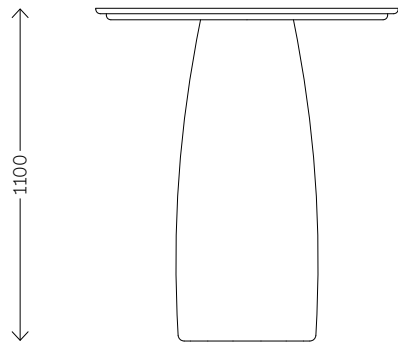

BARREL · BAR TABLE ROUND

Design by Thomas Haarmann

REF.	SPECIFICATIONS	L x W x H CM	OAK	WALNUT
BAR 120 010	round wooden base, solid wooden top	Ø 100 x 110	●	●
BAR 120 020	round wooden base, solid wooden top	Ø 120 x 110	●	●
BAR 120 030	round wooden base, solid wooden top	Ø 140 x 110	●	●
BAR 120 040	round wooden base, solid wooden top	Ø 160 x 110	●	●

- The thickness of the solid wooden table top is 3.8 cm.
- The surcharge for a brushed oak wooden base is 5%.

CUSTOMISATION

- For an overview of our materials, colours, and finish options, please consult the Materials section on our website.
For bespoke solutions, we welcome you to send us your own sample.
- Can be customised.

BARREL · BAR TABLE ROUND

Design by Thomas Haarmann

← 1000 | 1200 | 1400 | 1600 →