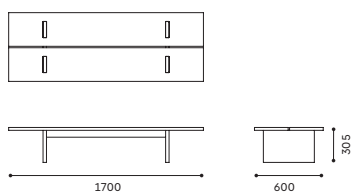

NF-CT01
Coffee Table

DESIGN: Norman Foster
CASE: Residential Project

SIZE: [W1500]W1500 / D600 / H305
[W1700]W1700 / D600 / H305
WOOD COLOR: Pure Oak /
Smoked Oak / Grain Matte Black
MATERIAL: Oak

[W1500] NO. T32530**
[W1700] NO. T32630**

NF-LC01とNF-S01のサイズをふまえてデザインされた長方形のコーヒーテーブル。椅子やダイニングテーブルとは異なる、スクエアな形状の潔さが互いの存在感を引き立て合います。同時に、素材の統一感が美しい調和を空間に広がります。

The rectangular coffee table is designed to the size of the NF-LC01 and the NF-S01. The square-shaped table has a simple and clean enhancement of its shape, which differs from the chair and dining table styles and highlights each presence. At the same time, the sense of unity of materials spreads beautiful harmony throughout the space.