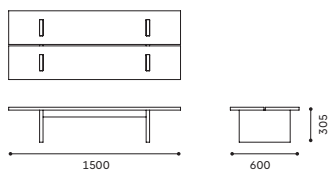

NF-CT01
Coffee Table

DESIGN: Norman Foster
CASE: Residential Project

SIZE: [W1500]W1500 / D600 / H305
[W1700]W1700 / D600 / H305
WOOD COLOR: Pure Oak /
Smoked Oak / Grain Matte Black
MATERIAL: Oak

[W1500] NO. T32530**
[W1700] NO. T32630**

NF-LC01とNF-S01のサイズをふまえてデザインされた長方形のコーヒーテーブル。椅子やダイニングテーブルとは異なる、スクエアな形状の潔さが互いの存在感を引き立て合います。同時に、素材の統一感が美しい調和を空間に広がります。

The rectangular coffee table is designed to the size of the NF-LC01 and the NF-S01. The square-shaped table has a simple and clean enhancement of its shape, which differs from the chair and dining table styles and highlights each presence. At the same time, the sense of unity of materials spreads beautiful harmony throughout the space.