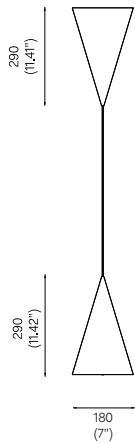

PEAK DOWN
PENDANT, 2023

White Powder Coated Aluminium
3m or 10m white flex length

OVERALL DIMENSIONS

MATERIAL/FINISH

White Powder Coated Aluminium

LIGHT SOURCE SPECIFICATIONS

Integrated LED 20W / 1200lm / 2700K / 90CRI

PRODUCT SPECIFICATIONS

Input voltage: 120V / 240V
Maximum wattage: 23W
120V / 240V dimmable LED triac, Dali2
Product weight: 2kg
IP 20 Indoor use only
(suitable for bathroom Zone 3)

Supplied with 3m or 10m long flex.

BACKPLATE DIMENSIONS

Mounting screws not included

TWIN PEAK DOWN
PENDANT, 2023

White Powder Coated Aluminium
3m or 10m white flex length

OVERALL DIMENSIONS

MATERIAL/FINISH

White Powder Coated Aluminium

LIGHT SOURCE SPECIFICATIONS

BACKPLATE DIMENSIONS

Mounting screws not included

TRIPLE PEAK DOWN
PENDANT, 2023

White Powder Coated Aluminium
3m or 10m white flex length

OVERALL DIMENSIONS

BACKPLATE DIMENSIONS

Mounting screws not included