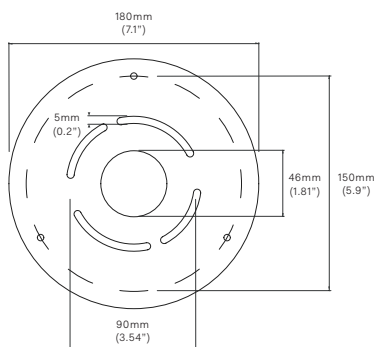

BACKPLATE DIMENSIONS

Mounting screws not included

TWIN PEAK DOWN
PENDANT, 2023

White Powder Coated Aluminium
3m or 10m white flex length

OVERALL DIMENSIONS

MATERIAL/FINISH

White Powder Coated Aluminium

LIGHT SOURCE SPECIFICATIONS

BACKPLATE DIMENSIONS

Mounting screws not included

TRIPLE PEAK DOWN
PENDANT, 2023

White Powder Coated Aluminium
3m or 10m white flex length

OVERALL DIMENSIONS

BACKPLATE DIMENSIONS

Mounting screws not included

MATERIAL/FINISH

White Powder Coated Aluminium

LIGHT SOURCE SPECIFICATIONS

Integrated LED 60W / 2510lm / 2700K / 90CRI

PRODUCT SPECIFICATIONS

Input voltage: 120V / 240V
Maximum wattage: 66W
120V / 240V dimmable LED triac, Dali2
Product weight: 6kg
IP 20 Indoor use only
(suitable for bathroom Zone 3)