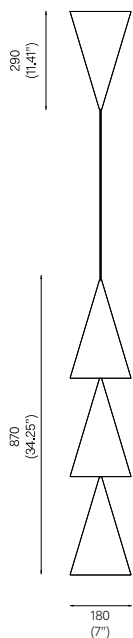

PEAK DOWN
PENDANT, 2023

White Powder Coated Aluminium
3m or 10m white flex length

OVERALL DIMENSIONS

MATERIAL/FINISH

White Powder Coated Aluminium

LIGHT SOURCE SPECIFICATIONS

Integrated LED 20W / 1200lm / 2700K / 90CRI

PRODUCT SPECIFICATIONS

Input voltage: 120V / 240V
Maximum wattage: 23W
120V / 240V dimmable LED triac, Dali2
Product weight: 2kg
IP 20 Indoor use only
(suitable for bathroom Zone 3)

Supplied with 3m or 10m long flex.

BACKPLATE DIMENSIONS

Mounting screws not included

TWIN PEAK DOWN
PENDANT, 2023

White Powder Coated Aluminium
3m or 10m white flex length

OVERALL DIMENSIONS

MATERIAL/FINISH

White Powder Coated Aluminium

LIGHT SOURCE SPECIFICATIONS

BACKPLATE DIMENSIONS

Mounting screws not included

TRIPLE PEAK DOWN
PENDANT, 2023

White Powder Coated Aluminium
3m or 10m white flex length

OVERALL DIMENSIONS

BACKPLATE DIMENSIONS

Mounting screws not included