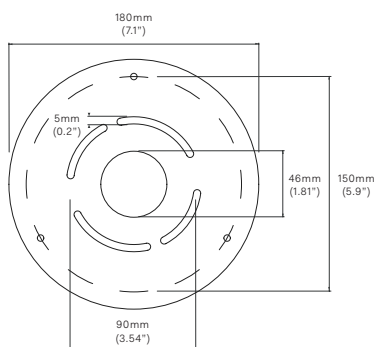

PEAK DOWN
PENDANT, 2023

White Powder Coated Aluminium
3m or 10m white flex length

OVERALL DIMENSIONS

MATERIAL/FINISH

White Powder Coated Aluminium

LIGHT SOURCE SPECIFICATIONS

Integrated LED 20W / 1200lm / 2700K / 90CRI

PRODUCT SPECIFICATIONS

Input voltage: 120V / 240V
Maximum wattage: 23W
120V / 240V dimmable LED triac, Dali2
Product weight: 2kg
IP 20 Indoor use only
(suitable for bathroom Zone 3)

Supplied with 3m or 10m long flex.

BACKPLATE DIMENSIONS

Mounting screws not included

TWIN PEAK DOWN
PENDANT, 2023

White Powder Coated Aluminium
3m or 10m white flex length

OVERALL DIMENSIONS

MATERIAL/FINISH

White Powder Coated Aluminium

LIGHT SOURCE SPECIFICATIONS

BACKPLATE DIMENSIONS

Mounting screws not included

TRIPLE PEAK DOWN
PENDANT, 2023

White Powder Coated Aluminium
3m or 10m white flex length

OVERALL DIMENSIONS

BACKPLATE DIMENSIONS

Mounting screws not included