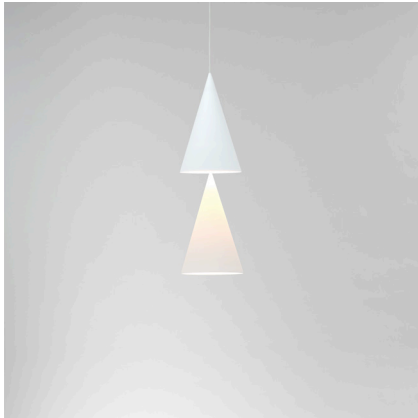

PEAK DOWN
PENDANT, 2023

White Powder Coated Aluminium
3m or 10m white flex length

OVERALL DIMENSIONS

MATERIAL/FINISH

White Powder Coated Aluminium

LIGHT SOURCE SPECIFICATIONS

Integrated LED 20W / 1200lm / 2700K / 90CRI

BACKPLATE DIMENSIONS

Mounting screws not included

TWIN PEAK DOWN
PENDANT, 2023

White Powder Coated Aluminium
3m or 10m white flex length

OVERALL DIMENSIONS

MATERIAL/FINISH

White Powder Coated Aluminium

LIGHT SOURCE SPECIFICATIONS