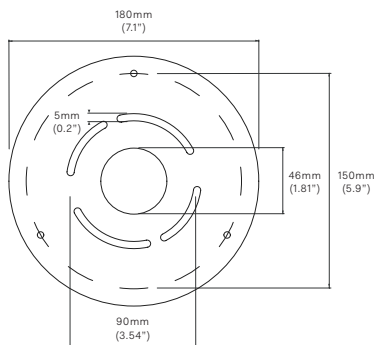

PEAK DOWN
PENDANT, 2023

White Powder Coated Aluminium
3m or 10m white flex length

OVERALL DIMENSIONS

MATERIAL/FINISH

White Powder Coated Aluminium

LIGHT SOURCE SPECIFICATIONS

Integrated LED 20W / 1200lm / 2700K / 90CRI

BACKPLATE DIMENSIONS

Mounting screws not included

TWIN PEAK DOWN
PENDANT, 2023

White Powder Coated Aluminium
3m or 10m white flex length

OVERALL DIMENSIONS

MATERIAL/FINISH

White Powder Coated Aluminium

LIGHT SOURCE SPECIFICATIONS

Integrated LED 40W / 1855lm / 2700K / 90CRI

PRODUCT SPECIFICATIONS

Input voltage: 120V / 240V
Maximum wattage: 44W
120V / 240V dimmable LED triac, Dali2
Product weight: 4kg
IP 20 Indoor use only
(suitable for bathroom Zone 3)

BACKPLATE DIMENSIONS

Mounting screws not included

TRIPLE PEAK DOWN
PENDANT, 2023

White Powder Coated Aluminium
3m or 10m white flex length

OVERALL DIMENSIONS

BACKPLATE DIMENSIONS

Mounting screws not included