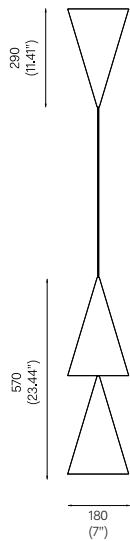

PEAK DOWN
PENDANT, 2023

White Powder Coated Aluminium
3m or 10m white flex length

OVERALL DIMENSIONS

MATERIAL/FINISH

White Powder Coated Aluminium

LIGHT SOURCE SPECIFICATIONS

Integrated LED 20W / 1200lm / 2700K / 90CRI

PRODUCT SPECIFICATIONS

Input voltage: 120V / 240V
Maximum wattage: 23W
120V / 240V dimmable LED triac, Dali2
Product weight: 2kg
IP 20 Indoor use only
(suitable for bathroom Zone 3)

Supplied with 3m or 10m long flex.

BACKPLATE DIMENSIONS

Mounting screws not included

TWIN PEAK DOWN
PENDANT, 2023

White Powder Coated Aluminium
3m or 10m white flex length

OVERALL DIMENSIONS

MATERIAL/FINISH

White Powder Coated Aluminium

LIGHT SOURCE SPECIFICATIONS

BACKPLATE DIMENSIONS

Mounting screws not included

TRIPLE PEAK DOWN
PENDANT, 2023

White Powder Coated Aluminium
3m or 10m white flex length

OVERALL DIMENSIONS

BACKPLATE DIMENSIONS

Mounting screws not included