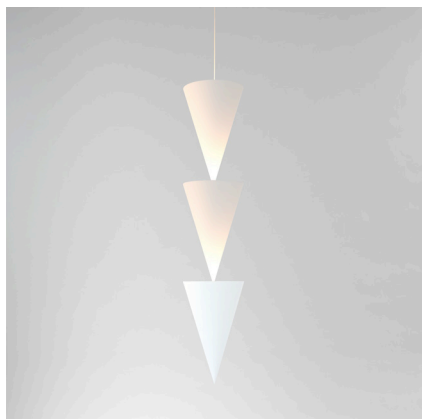

TRIPLE PEAK UP
PENDANT, 2023

White Powder Coated Aluminium
3m or 10m white flex length