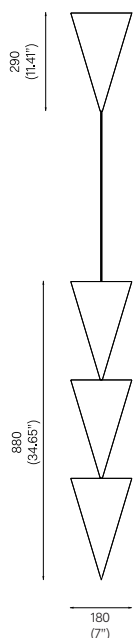

PEAK UP
PENDANT, 2023

White Powder Coated Aluminium
3m or 10m white flex length

OVERALL DIMENSIONS

MATERIAL/FINISH

White Powder Coated Aluminium

LIGHT SOURCE SPECIFICATIONS

Integrated LED 20W / 1200lm / 2700K / 90CRI

PRODUCT SPECIFICATIONS

Input voltage: 120V / 240V
Maximum wattage: 23W
120V / 240V dimmable LED triac, Dalí2
Product weight: 2kg
IP 20 Indoor use only
(suitable for bathroom Zone 3)

Supplied with 3m or 10m long flex.

BACKPLATE DIMENSIONS

Mounting screws not included

TWIN PEAK UP
PENDANT, 2023

White Powder Coated Aluminium
3m or 10m white flex length

OVERALL DIMENSIONS

MATERIAL/FINISH

White Powder Coated Aluminium

LIGHT SOURCE SPECIFICATIONS

BACKPLATE DIMENSIONS

Mounting screws not included

TRIPLE PEAK UP
PENDANT, 2023

White Powder Coated Aluminium
3m or 10m white flex length

OVERALL DIMENSIONS

BACKPLATE DIMENSIONS

Mounting screws not included

MATERIAL/FINISH