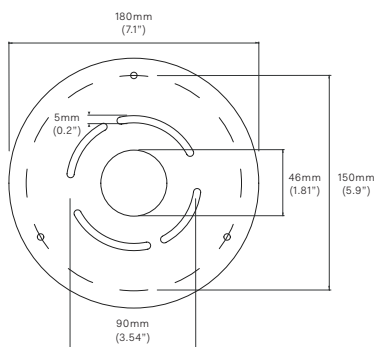

PRODUCT SPECIFICATIONS

Input voltage: 120V / 240V
Maximum wattage: 23W
120V / 240V dimmable LED triac, Dalí2
Product weight: 2kg
IP 20 Indoor use only
(suitable for bathroom Zone 3)

Supplied with 3m or 10m long flex.

BACKPLATE DIMENSIONS

Mounting screws not included

TWIN PEAK UP
PENDANT, 2023

White Powder Coated Aluminium
3m or 10m white flex length

OVERALL DIMENSIONS

MATERIAL/FINISH

White Powder Coated Aluminium

LIGHT SOURCE SPECIFICATIONS

Integrated LED 40W / 1855lm / 2700K / 90CRI

PRODUCT SPECIFICATIONS

Input voltage: 120V / 240V
Maximum wattage: 44W
120V / 240V dimmable LED triac, Dali2
Product weight: 4kg
IP 20 Indoor use only
(suitable for bathroom Zone 3)

BACKPLATE DIMENSIONS

Mounting screws not included

TRIPLE PEAK UP
PENDANT, 2023

White Powder Coated Aluminium
3m or 10m white flex length

OVERALL DIMENSIONS

BACKPLATE DIMENSIONS

Mounting screws not included

MATERIAL/FINISH