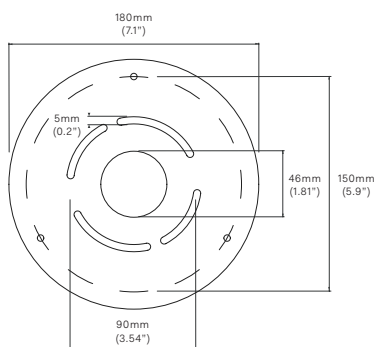

PEAK UP
PENDANT, 2023

White Powder Coated Aluminium
3m or 10m white flex length

OVERALL DIMENSIONS

MATERIAL/FINISH

White Powder Coated Aluminium

LIGHT SOURCE SPECIFICATIONS

Integrated LED 20W / 1200lm / 2700K / 90CRI

PRODUCT SPECIFICATIONS

Input voltage: 120V / 240V
Maximum wattage: 23W
120V / 240V dimmable LED triac, Dalí2
Product weight: 2kg
IP 20 Indoor use only
(suitable for bathroom Zone 3)

Supplied with 3m or 10m long flex.

BACKPLATE DIMENSIONS

Mounting screws not included

TWIN PEAK UP
PENDANT, 2023

White Powder Coated Aluminium
3m or 10m white flex length

OVERALL DIMENSIONS

MATERIAL/FINISH

White Powder Coated Aluminium

LIGHT SOURCE SPECIFICATIONS

BACKPLATE DIMENSIONS

Mounting screws not included

TRIPLE PEAK UP
PENDANT, 2023

White Powder Coated Aluminium
3m or 10m white flex length

OVERALL DIMENSIONS

BACKPLATE DIMENSIONS

Mounting screws not included

MATERIAL/FINISH