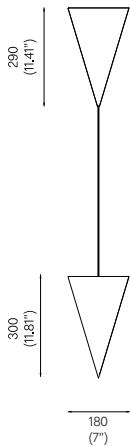

PEAK UP
PENDANT, 2023

White Powder Coated Aluminium
3m or 10m white flex length

OVERALL DIMENSIONS

MATERIAL/FINISH

White Powder Coated Aluminium

LIGHT SOURCE SPECIFICATIONS

Integrated LED 20W / 1200lm / 2700K / 90CRI

PRODUCT SPECIFICATIONS

Input voltage: 120V / 240V
Maximum wattage: 23W
120V / 240V dimmable LED triac, Dalí2
Product weight: 2kg
IP 20 Indoor use only
(suitable for bathroom Zone 3)

Supplied with 3m or 10m long flex.

BACKPLATE DIMENSIONS

Mounting screws not included

TWIN PEAK UP
PENDANT, 2023

White Powder Coated Aluminium
3m or 10m white flex length

OVERALL DIMENSIONS

MATERIAL/FINISH

White Powder Coated Aluminium

LIGHT SOURCE SPECIFICATIONS

BACKPLATE DIMENSIONS

Mounting screws not included

TRIPLE PEAK UP
PENDANT, 2023

White Powder Coated Aluminium
3m or 10m white flex length

OVERALL DIMENSIONS

BACKPLATE DIMENSIONS

Mounting screws not included

MATERIAL/FINISH