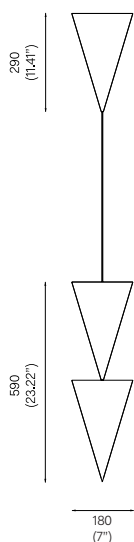

PEAK UP
PENDANT, 2023

White Powder Coated Aluminium
3m or 10m white flex length

OVERALL DIMENSIONS

MATERIAL/FINISH

White Powder Coated Aluminium

LIGHT SOURCE SPECIFICATIONS

Integrated LED 20W / 1200lm / 2700K / 90CRI

PRODUCT SPECIFICATIONS

Input voltage: 120V / 240V
Maximum wattage: 23W
120V / 240V dimmable LED triac, Dalí2
Product weight: 2kg
IP 20 Indoor use only
(suitable for bathroom Zone 3)

Supplied with 3m or 10m long flex.

BACKPLATE DIMENSIONS

Mounting screws not included

TWIN PEAK UP
PENDANT, 2023

White Powder Coated Aluminium
3m or 10m white flex length

OVERALL DIMENSIONS

MATERIAL/FINISH

White Powder Coated Aluminium

LIGHT SOURCE SPECIFICATIONS

BACKPLATE DIMENSIONS

Mounting screws not included

TRIPLE PEAK UP
PENDANT, 2023

White Powder Coated Aluminium
3m or 10m white flex length

OVERALL DIMENSIONS

BACKPLATE DIMENSIONS

Mounting screws not included

MATERIAL/FINISH