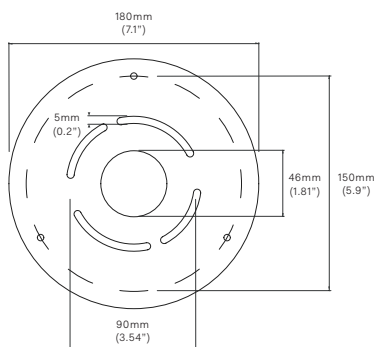

PRODUCT SPECIFICATIONS

Input voltage: 120V / 240V
Maximum wattage: 23W
120V / 240V dimmable LED triac, Dalí2
Product weight: 2kg
IP 20 Indoor use only
(suitable for bathroom Zone 3)

Supplied with 3m or 10m long flex.

BACKPLATE DIMENSIONS

Mounting screws not included

TWIN PEAK UP
PENDANT, 2023

White Powder Coated Aluminium
3m or 10m white flex length

OVERALL DIMENSIONS

MATERIAL/FINISH

White Powder Coated Aluminium

LIGHT SOURCE SPECIFICATIONS

BACKPLATE DIMENSIONS

Mounting screws not included

TRIPLE PEAK UP
PENDANT, 2023

White Powder Coated Aluminium
3m or 10m white flex length

OVERALL DIMENSIONS

BACKPLATE DIMENSIONS

Mounting screws not included

MATERIAL/FINISH

White Powder Coated Aluminium

LIGHT SOURCE SPECIFICATIONS

Integrated LED 60W / 2510lm / 2700K / 90CRI

PRODUCT SPECIFICATIONS

Input voltage: 120V / 240V
Maximum wattage: 66W
120V / 240V dimmable LED triac, Dali2
Product weight: 6kg
IP 20 Indoor use only
(suitable for bathroom Zone 3)