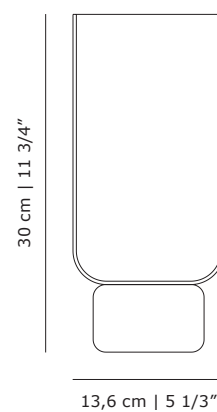

DELIVERY - LAUNCHES SEPTEMBER 2023

Lead time	Stock (if backorder: 20 weeks)
Sales units	2 pcs. in one master box