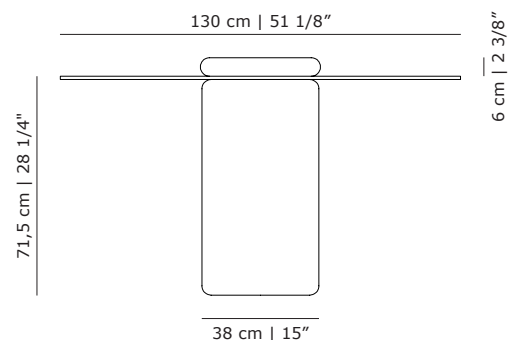

Castore is a glass and marble table by Italian architect, sculptor and designer Angelo Mangiarotti. Designed in 1975 for Sorgente dei Mobili, the distinct design is now presented by Karakter, available as a 130cm dining table.

The round glass top rests on a heavy marble pillar, and visually, Mangiarotti would have it seem that only a small marble bowl on top of the glass plate is holding it in place. The rounded corners on both the pillar and the bowl adds a sense of softness to the otherwise heavy aesthetics of the marble.

The marble bowl can be removed and used as an individual element. However, keeping it as an integral part of the design, you can enjoy additional rounded corners, as the bowl reflects in the glass table top.

PRODUCT DATA

Design	Angelo Mangiarotti. 1975
Product type	Dining table
Environment	Indoor
Materials	Pillar and bowl in marble, table top in 10mm tempered glass, felt underneath the pillar, cork underneath the bowl

DELIVERY

Lead time	16 to 18 weeks

ARTICLE CODES

201824	Castore dining table Ø130, Bianco Carrara / clear glass
201728	Castore dining table Ø130, Bianco Carrara / smoked glass
201827	Castore dining table Ø130, Nero Marquina / clear glass
201828	Castore dining table Ø130, Nero Marquina / smoked glass
201826	Castore dining table Ø130, Pietra Grey / clear glass
201825	Castore dining table Ø130, Pietra Grey / smoked glass

Marbles

Table tops