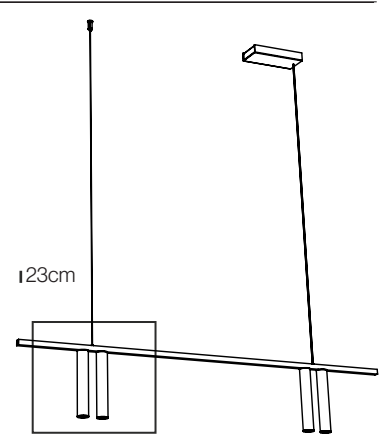

DRIVERS

ORDER CODE DALI

124x79xh22 ID01DP12

ORDER CODE TRIAC*

100x57xh30 MW25

*only for TWINS LINES 120

ORDER CODE TRIAC*

144x60xh32 MW40T

*only for TWINS LINES 180/240

CEILING BASE SB 5,5

ORDER CODE

BLACK TP55ZL

BRONZE TP55OE

BRUSHED BRASS TP55LB

WHITE TP55WL

CEILING PLATE C1B 5,5

ORDER CODE

BLACK TP9BBZL

BRONZE TP9BBOE

BRUSHED BRASS TP9BBLB

WHITE TP9BBWL

CABLE GUIDE

ORDER CODE

BLACK TP39ZL

BRUSHED BRASS TP39LB

WHITE TP39WL