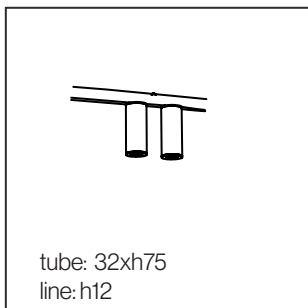

**ORDER CODE TRIAC\***

100x57xh30 MW25

*\*only for TWINS LINES 120*

**ORDER CODE TRIAC\***

144x60xh32 MW40T

*\*only for TWINS LINES 180/240*

**CEILING BASE SB 5,5**

**ORDER CODE**

BLACK TP55ZL

BRONZE TP55OE

BRUSHED BRASS TP55LB

WHITE TP55WL

**CEILING PLATE C1B 5,5**

**ORDER CODE**

BLACK TP9BBZL

BRONZE TP9BBOE

BRUSHED BRASS TP9BBLB

WHITE TP9BBWL

**CABLE GUIDE**

**ORDER CODE**

BLACK TP39ZL

BRUSHED BRASS TP39LB

WHITE TP39WL

**tossB**