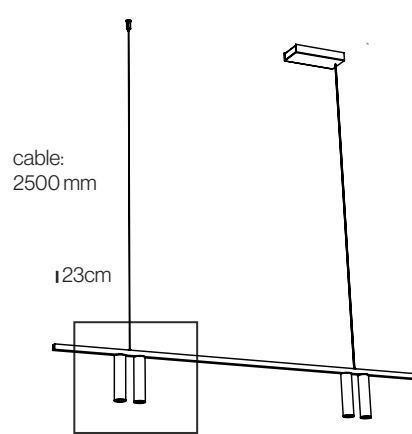

DRIVERS

ORDER CODE DALI

124x79xh22 ID01DP12

ORDER CODE TRIAC*

100x57xh30 MW25

*only for TWINS LINES 120

ORDER CODE TRIAC*

144x60xh32 MW40T

*only for TWINS LINES 180/240

CEILING BASE SB 5,5

ORDER CODE

BLACK TP55ZL

BRONZE TP55OE

BRUSHED BRASS TP55LB

WHITE TP55WL

CEILING PLATE C1B 5,5

ORDER CODE

BLACK TP9BBZL

BRONZE TP9BBOE

BRUSHED BRASS TP9BBLB

WHITE TP9BBWL

CABLE GUIDE

ORDER CODE

BLACK TP39ZL

BRUSHED BRASS TP39LB

WHITE TP39WL