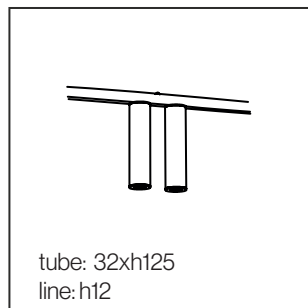

BLACK TP55ZL

BRONZE TP55OE

BRUSHED BRASS TP55LB

WHITE TP55WL

**CEILING PLATE C1B 5,5**

**ORDER CODE**

BLACK TP9BBZL

BRONZE TP9BBOE

BRUSHED BRASS TP9BBLB

WHITE TP9BBWL

**CABLE GUIDE**

**ORDER CODE**

BLACK TP39ZL

BRUSHED BRASS TP39LB

WHITE TP39WL

**tossB**