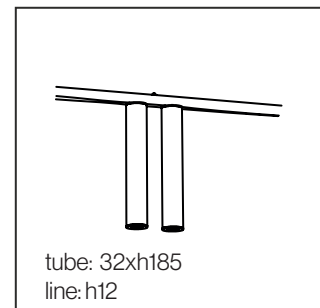

**ORDER CODE TRIAC\***

100x57xh30 MW25

*\*only for TWINS LINES 120*

**ORDER CODE TRIAC\***

144x60xh32 MW40T

*\*only for TWINS LINES 180/240*

**CEILING BASE SB 5,5**

**ORDER CODE**

BRUSHED BRASS TP9BBLB

WHITE TP9BBWL

**CABLE GUIDE**

**ORDER CODE**

BLACK TP39ZL

BRUSHED BRASS TP39LB

WHITE TP39WL

**tossB**