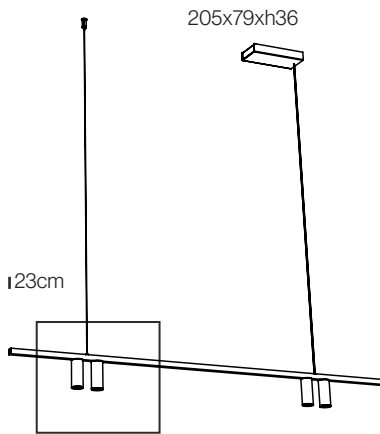

DRIVERS

ORDER CODE DALI

124x79xh22 ID01DP12

ORDER CODE TRIAC*

100x57xh30 MW25

*only for TWINS LINES 120

ORDER CODE TRIAC*

144x60xh32 MW40T

*only for TWINS LINES 180/240

CEILING BASE SB 5,5

ORDER CODE

BLACK TP55ZL

BRONZE TP55OE

BRUSHED BRASS TP55LB

WHITE TP55WL

CEILING PLATE C1B 5,5

ORDER CODE

BLACK TP9BBZL

BRONZE TP9BBOE

BRUSHED BRASS TP9BBLB

WHITE TP9BBWL

CABLE GUIDE

ORDER CODE

BLACK TP39ZL

BRUSHED BRASS TP39LB

WHITE TP39WL