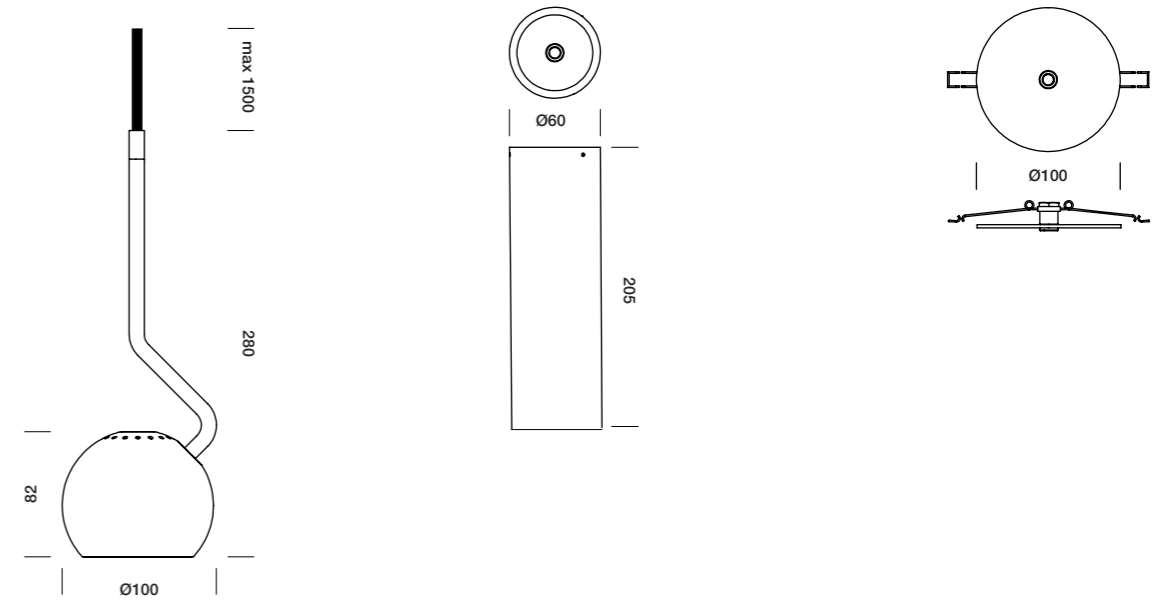

SPIN

DESIGNED BY BEAT KARRER

tossB

PRODUCT INFORMATION

SPIN SUSPENSION

LAMP TYPE	LED
COLOUR TEMP.	2700K
WATTAGE	13W
VOLTAGE	350mA
LUMEN	1300
GEAR	NOT INCLUDED
CLASS	2

ORDER CODE

BLACK	T80H1DZL
WHITE	T80H1DWL

SPIN SURFACE

VOLTAGE	230V
GEAR	INCLUDED
CLASS	1

ORDER CODE NON DIM

BLACK	T80P1DZL
WHITE	T80P1DWL

ORDER CODE 1-10V/PUSH

BLACK	T80P1DZLD
WHITE	T80P1DWLD

SPIN RECESSED

VOLTAGE	230V
GEAR	INCLUDED
CLASS	2

ORDER CODE NON DIM

BLACK	T80P2DZL
WHITE	T80P2DWL

ORDER CODE 1-10V/PUSH

BLACK	T80P2DZLD
WHITE	T80P2DWLD

SPIN CEILING/WALL

LAMP TYPE	LED
COLOUR TEMP.	2700K
WATTAGE	13W
VOLTAGE	350mA
LUMEN	1300
GEAR	NOT INCLUDED
CLASS	2

ORDER CODE

BLACK	T80A1DZL
WHITE	T80A1DWL

SPIN SURFACE

VOLTAGE	230V
GEAR	INCLUDED
CLASS	1

ORDER CODE NON DIM

BLACK	T80P3DZL
WHITE	T80P3DWL

SPIN RECESSED (CEILING)

VOLTAGE	230V
GEAR	INCLUDED
CLASS	2