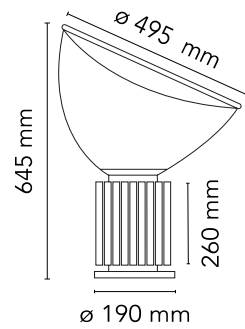

## Taccia

Designed by Achille and Pier Giacomo Castiglioni, 1962

28W - 2700K

Table lamp providing indirect and reflected light. Reflector in painted aluminium, gloss white on the outside and matt white on the inside. Directionable diffuser in transparent mouth-blown glass. Body in black, matt white, silver anodized or bronze anodized aluminium. Base in nickel-plated metal. Electric cable of useful length 220 cm, with dimmer switch for ON/OFF and adjustment of the light flow between 10-100%. Plug-in power supply with interchangeable plugs.

### Physical

Colour	Black
Length (mm)	190
Cord colour	Black
Cord length (mm)	2200
Net weight (kg)	10.74
Package volume (m3)	0.18
IP internal	20