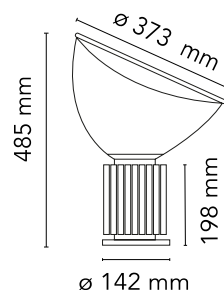

FLOS

■ F6604030 Black

Taccia Small

Designed by Achille and Pier Giacomo Castiglioni, 1962

16W - 2700K

Table lamp providing indirect and reflected light. Reflector in painted aluminium, gloss white on the outside and matt white on the inside. Directionable diffuser in transparent blown glass. Body in matt black or naturally anodized extruded aluminium. Base in nickel-plated ABS+PC. Electric cable of useful length 190 cm, with dimmer switch for ON/OFF and adjustment of the light flow between 10-100%. Plug-in power supply with interchangeable plugs.

Are you a professional and your project needs consulting and support?

BOOK AN APPOINTMENT

Main specifications

EAN	8059607006740
Mounting	Table floor
Environments	Indoor dry location
Light source type	LED
Light sources included	Yes
LED type	LED array
Power (W)	16

Physical

Colour	Black
Length (mm)	142
Cord colour	Black
Cord length (mm)	1900
Net weight (kg)	4.25
Package volume (m3)	0.11
IP internal	20

Download

Mounting instructions  PDF
Mounting instructions  PDF

Ecodesign and Energy Labelling