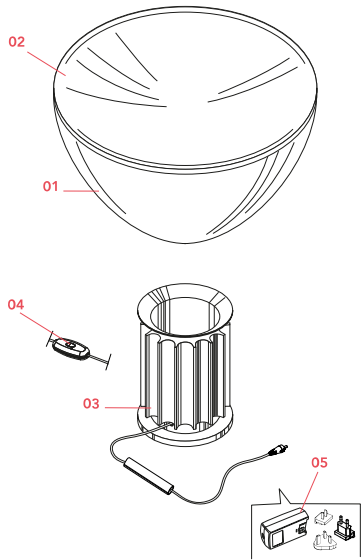

FLOS

■ F6604030 Black

Taccia Small

Designed by Achille and Pier Giacomo Castiglioni, 1962

16W - 2700K

Table lamp providing indirect and reflected light. Reflector in painted aluminium, gloss white on the outside and matt white on the inside. Directionable diffuser in transparent blown glass. Body in matt black or naturally anodized extruded aluminium. Base in nickel-plated ABS+PC. Electric cable of useful length 190 cm, with dimmer switch for ON/OFF and adjustment of the light flow between 10-100%. Plug-in power supply with interchangeable plugs.

Physical

Colour	Black
Length (mm)	142
Cord colour	Black
Cord length (mm)	1900
Net weight (kg)	4.25
Package volume (m3)	0.11
IP internal	20

Download

Mounting instructions  PDF
Mounting instructions  PDF

Ecodesign and Energy Labelling

This product contains a light source of energy efficiency class D

Replaceable (LED only) light source by a professional

Replaceable control gear by an end-user

Photometric

Lighting type	Indirect
Light distribution	Asymmetric
CCT (K)	2700
Extreme cut off	No

Spare Parts

- | | | |
|-----|---|-----------|
| 01. | Taccia Small transparent diffuser & reflector | F6606000 |
| 02. | White reflector | RF24886 |
| 03. | Taccia Small LED black base | F6605030 |
| 04. | Jack plug with coaxial cable and dimmer | RF6605100 |
| 05. | Black plug assembly kit & 24V driver | RF3320100 |