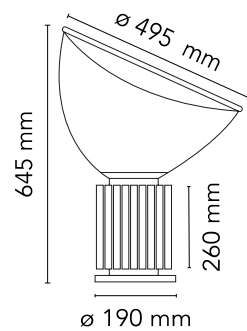

Table lamp providing indirect and reflected light. Reflector in painted aluminium, gloss white on the outside and matt white on the inside. Directionable diffuser in transparent PMMA. Body in matt black or naturally anodized extruded aluminium. Base in nickel-plated metal. Electric cable of useful length 220 cm, with dimmer switch for ON/OFF and adjustment of the light flow between 10-100%. Plug-in power supply with interchangeable plugs.

Are you a professional and your project needs consulting and support?

[BOOK AN APPOINTMENT](#)