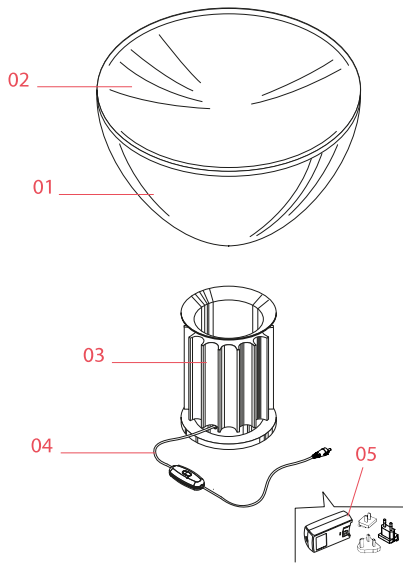

Spare Parts

01.	Taccia LED transparent diffuser & reflector (PMMA)	F6609000
02.	Taccia Led Shiny white reflector	RF00780
03.	Taccia led Black base	F6608030
04.	Taccia Led Black jack plug with cable and push dimmer	RF6608100
05.	Black plug assembly kit & 48V driver	RF6600130