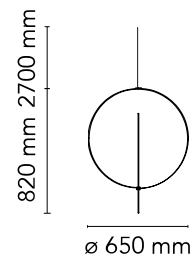

Halogen - 105W

Suspended lamp with diffused light. Internal structure in white powder painted steel. Resin diffuser Cocoon sprayed on the structure, with a transparent protection created by spraying at the end of the machining, ring for substitution of printed steel diffuser in Polished, Gold-plated "Galvanic" finish. Die-cast rose in Zama Polished and Gold-plated "Galvanic" finish.

Are you a professional and your project needs consulting and support?

[BOOK AN APPOINTMENT](#)