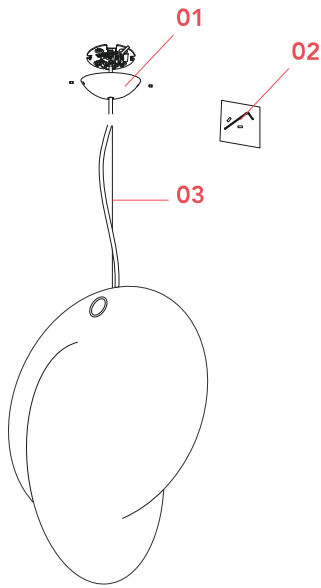

FLOS

F4633009 White

Overlap Suspension 1

Designed by Michael Anastassiades, 2018

Halogen - 105W

Suspended lamp with diffused light. Internal structure in white powder painted steel. Resin diffuser Cocoon sprayed on the structure, with a transparent protection created by spraying at the end of the machining, ring for substitution of printed steel diffuser in Polished, Gold-plated "Galvanic" finish. Die-cast rose in Zama Polished and Gold-plated "Galvanic" finish.

Physical

Colour	White
Length (mm)	655
Cord colour	White
Cord length (mm)	2700
Canopy colour	Gold
Canopy length/diameter (mm)	113
Canopy height (mm)	32
Net weight (kg)	5.6
Package height (mm)	1000
Package width (mm)	650
Package length (mm)	650
Package volume (m3)	0.42
IP internal	20

Bulbs

NOT INCLUDED

RF32288

LED Lamp E27 15W 2700K T38

NOT INCLUDED

RF32289

LED Lamp E27 15W 3000K T38

Spare Parts

- | | | |
|-----|---|-----------|
| 01. | Complete rose | RF4630159 |
| 02. | Kit with screws and allen key | RF3160100 |
| 03. | 4mt steel wire Ø1,2 with 19
winded wires | RF01089 |
| 03. | 3 mt steel cable ø1,2 with 19
winded wires | RF29665 |