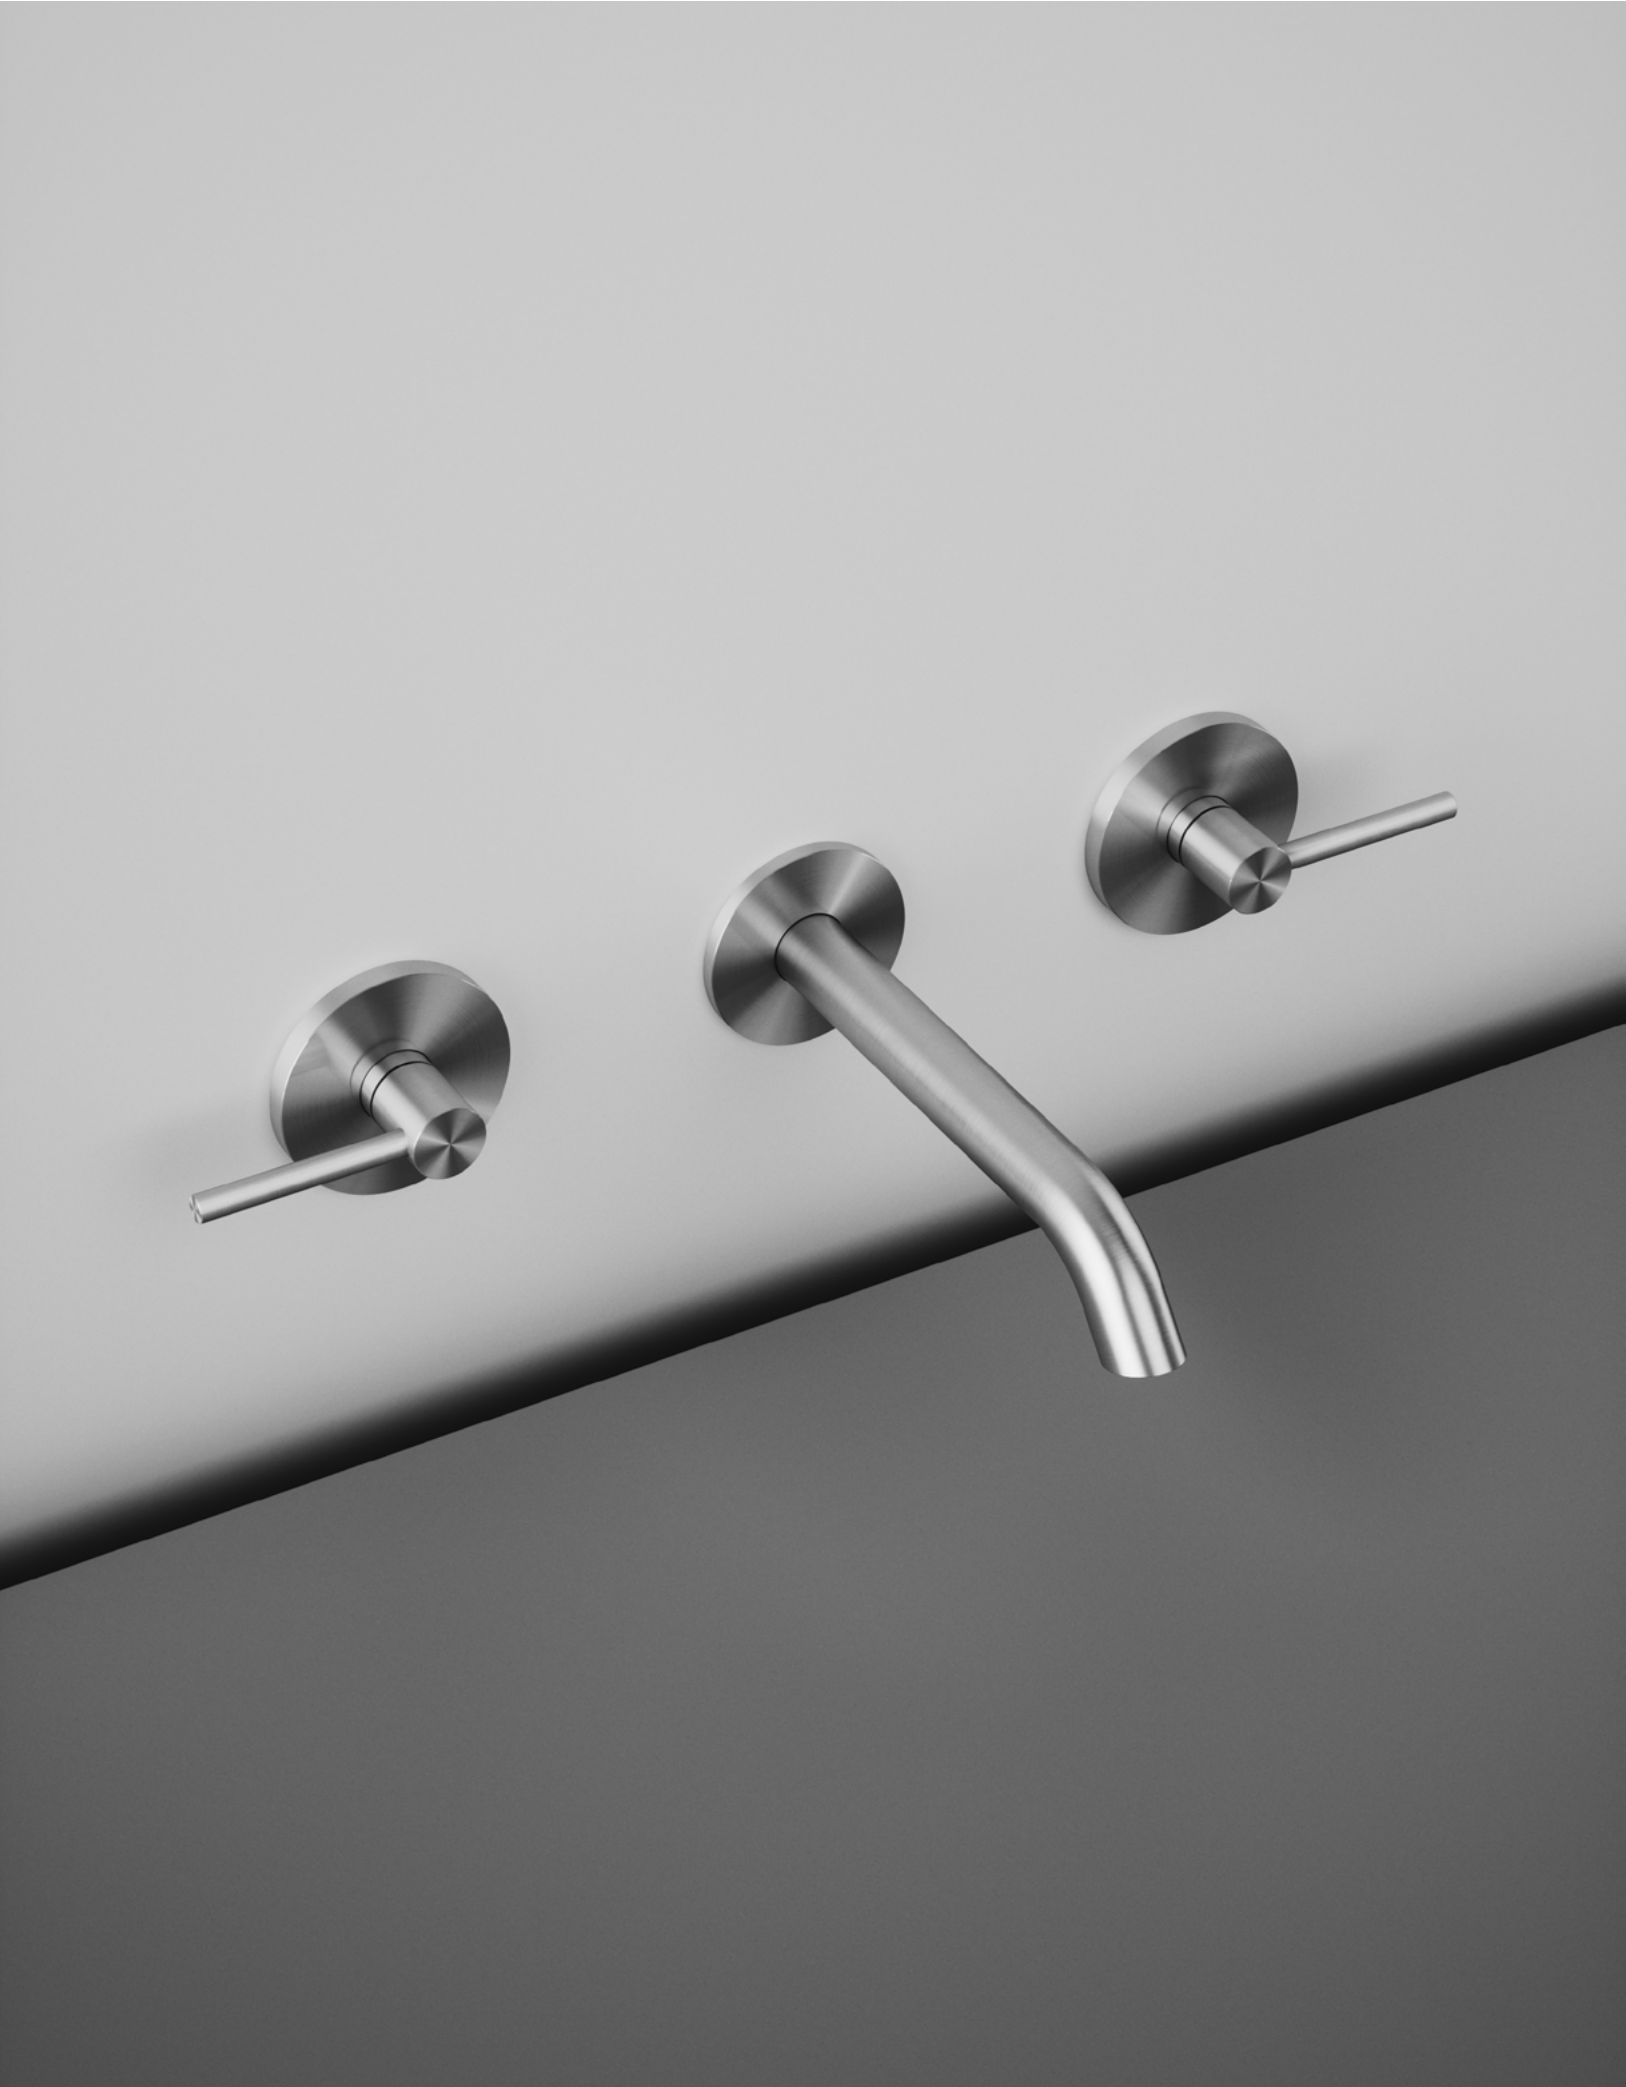

# FFQT

EN Sometimes a design is effective when it is at its most subtle state. What stands out, are the services it provides. Designed by Formafantasma the FFQT series aims at being equally timeless in its use, intuitive and silent in its presence in the home. Taps are between the most used objects in the daily life and providing the most valuable resource: water.

21 01T

2110T

2110T + QA003

21 10V

21 32T

Two-hole mixer with swivelling spout.

Miscelatore 2 fori con bocca di erogazione girevole.

21 32T + QA002 + QA003  
21 32T + QA002

Two-hole mixer with swivelling spout + circular shelf, insertable on all 22 mm pipes + adjustable mirror, insertable on all 22 mm pipes.  
Miscelatore 2 fori con bocca di erogazione girevole + Mensola circolare, inseribile sui tubi diametro 22 mm + specchio orientabile, inseribile sui tubi diametro 22 mm.