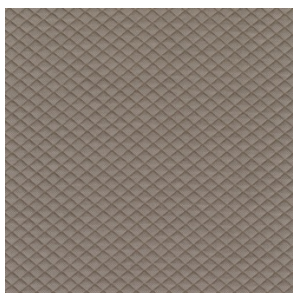

MOSAIC 2 (available in 15 colours)

COMPOSITION

58% PES, 27% WV, 9% PA,
6% EA

ABRASION

100000 martindale
lightfastness 6 - 7
pilling 4 - 5