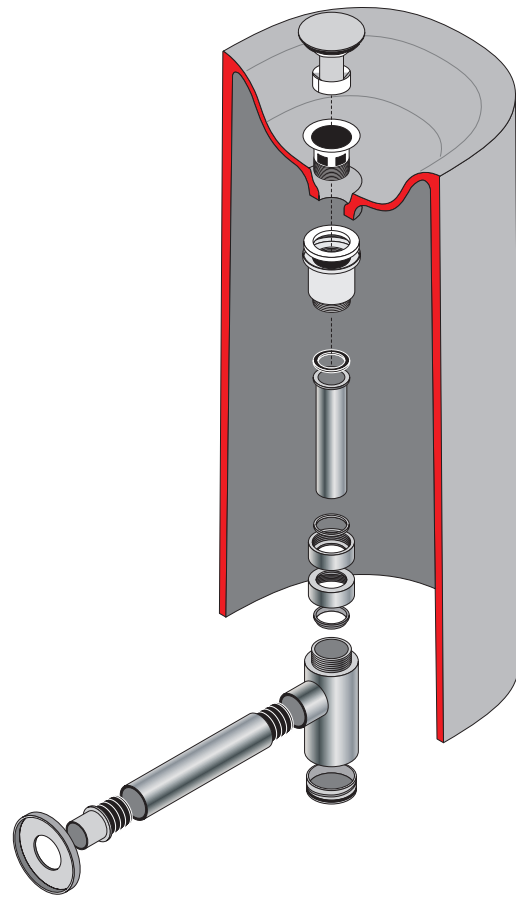

WRSBAG02 - WSSBAG02
WMSBAG01/04

WRSBAG01 - WSSBAG01
WMSBAG05/08