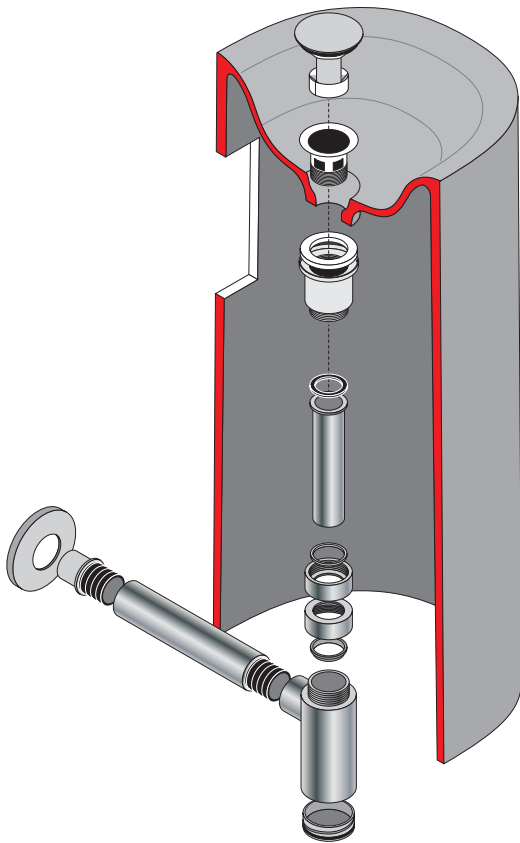

WRSBAG02 - WSSBAG02
WMSBAG01/04

WRSBAG01 - WSSBAG01
WMSBAG05/08