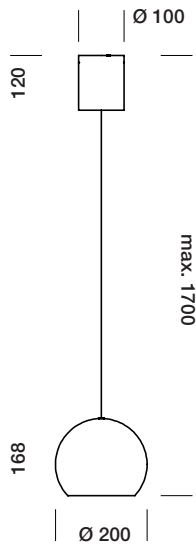

SPHERE SUSPENSION

DESIGNED BY ALAIN MONNENS

tossB

PRODUCT INFORMATION

SPHERE 1

LAMP TYPE	RETROFIT LED
FITTING	E27
WATTAGE	15W
VOLTAGE	230V
CLASS	1

ORDER CODE

BLACK	T46H1IZL
WHITE	T46H1IWL

SPHERE 3

LAMP TYPE	RETROFIT LED
FITTING	E27
WATTAGE	3x15W
VOLTAGE	230V
CLASS	1

ORDER CODE

BLACK	T46H2IZL
WHITE	T46H2IWL

SPHERE 7

LAMP TYPE	RETROFIT LED
FITTING	E27
WATTAGE	7x15W
VOLTAGE	230V
CLASS	1

ORDER CODE

BLACK	T46H3IZL
WHITE	T46H3IWL

SPHERE BIG 1

LAMP TYPE	RETROFIT LED
FITTING	E27
WATTAGE	15W
VOLTAGE	230V
CLASS	1

ORDER CODE

BLACK	T46H4IZL
WHITE	T46H4IWL

SPHERE BIG 3

LAMP TYPE	RETROFIT LED
FITTING	E27
WATTAGE	3x15W
VOLTAGE	230V
CLASS	1

ORDER CODE

BLACK	T46H5IZL
WHITE	T46H5IWL

SPHERE BIG 7

LAMP TYPE	RETROFIT LED
FITTING	E27
WATTAGE	7x15W
VOLTAGE	230V
CLASS	1

ORDER CODE

BLACK	T46H6IZL
WHITE	T46H6IWL

tossB

TOSSB.COM
CREATORS OF LIGHTING UNITS