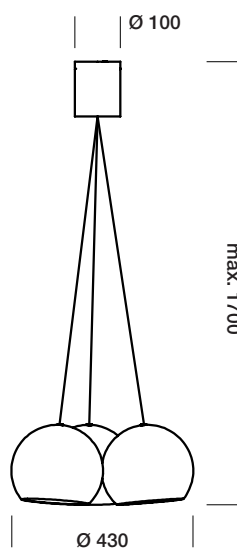

SPHERE SUSPENSION

DESIGNED BY ALAIN MONNENS

tossB

PRODUCT INFORMATION

SPHERE 1

LAMP TYPE	RETROFIT LED
FITTING	E27
WATTAGE	15W
VOLTAGE	230V
CLASS	1

ORDER CODE

BLACK	T46H1IZL
WHITE	T46H1IWL

SPHERE 3

LAMP TYPE	RETROFIT LED
FITTING	E27
WATTAGE	3x15W
VOLTAGE	230V
CLASS	1

ORDER CODE

BLACK	T46H2IZL
WHITE	T46H2IWL

SPHERE 7

LAMP TYPE	RETROFIT LED
FITTING	E27
WATTAGE	7x15W
VOLTAGE	230V
CLASS	1

ORDER CODE

BLACK	T46H3IZL
WHITE	T46H3IWL

SPHERE BIG 1

LAMP TYPE	RETROFIT LED
FITTING	E27
WATTAGE	15W
VOLTAGE	230V
CLASS	1

ORDER CODE

BLACK	T46H4IZL
WHITE	T46H4IWL

SPHERE BIG 3

LAMP TYPE	RETROFIT LED
FITTING	E27
WATTAGE	3x15W
VOLTAGE	230V
CLASS	1

ORDER CODE

BLACK	T46H5IZL
WHITE	T46H5IWL

SPHERE BIG 7

LAMP TYPE	RETROFIT LED
FITTING	E27
WATTAGE	7x15W
VOLTAGE	230V
CLASS	1

ORDER CODE

BLACK	T46H6IZL
WHITE	T46H6IWL

tossB

TOSSB.COM
CREATORS OF LIGHTING UNITS