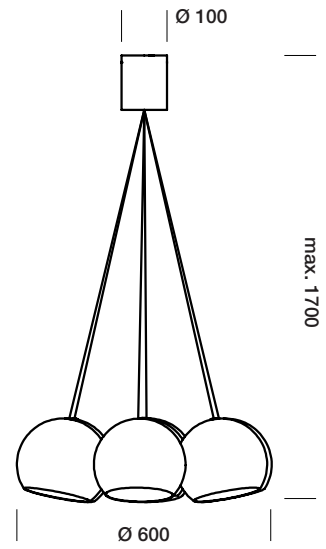

SPHERE SUSPENSION

DESIGNED BY ALAIN MONNENS

tossB

PRODUCT INFORMATION

SPHERE 1

LAMP TYPE	RETROFIT LED
FITTING	E27
WATTAGE	15W
VOLTAGE	230V
CLASS	1

ORDER CODE

BLACK	T46H1IZL
WHITE	T46H1IWL

SPHERE 3

LAMP TYPE	RETROFIT LED
FITTING	E27
WATTAGE	3x15W
VOLTAGE	230V
CLASS	1

ORDER CODE

BLACK	T46H2IZL
WHITE	T46H2IWL

SPHERE 7

LAMP TYPE	RETROFIT LED
FITTING	E27
WATTAGE	7x15W
VOLTAGE	230V
CLASS	1

ORDER CODE

BLACK	T46H3IZL
WHITE	T46H3IWL

SPHERE BIG 1

LAMP TYPE	RETROFIT LED
FITTING	E27
WATTAGE	15W
VOLTAGE	230V
CLASS	1

ORDER CODE

BLACK	T46H4IZL
WHITE	T46H4IWL

SPHERE BIG 3

LAMP TYPE	RETROFIT LED
FITTING	E27
WATTAGE	3x15W
VOLTAGE	230V
CLASS	1

ORDER CODE

BLACK	T46H5IZL
WHITE	T46H5IWL

SPHERE BIG 7

LAMP TYPE	RETROFIT LED
FITTING	E27
WATTAGE	7x15W
VOLTAGE	230V
CLASS	1

ORDER CODE

BLACK	T46H6IZL
WHITE	T46H6IWL

tossB

TOSSB.COM
CREATORS OF LIGHTING UNITS