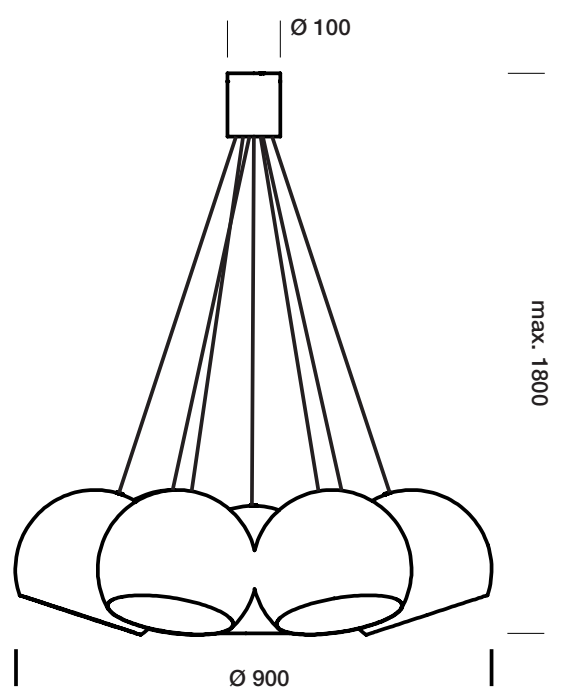

SPHERE SUSPENSION

DESIGNED BY ALAIN MONNENS

tossB

PRODUCT INFORMATION

SPHERE 1

LAMP TYPE	RETROFIT LED
FITTING	E27
WATTAGE	15W
VOLTAGE	230V
CLASS	1

ORDER CODE

BLACK	T46H1IZL
WHITE	T46H1IWL

SPHERE 3

LAMP TYPE	RETROFIT LED
FITTING	E27
WATTAGE	3x15W
VOLTAGE	230V
CLASS	1

ORDER CODE

BLACK	T46H2IZL
WHITE	T46H2IWL

SPHERE 7

LAMP TYPE	RETROFIT LED
FITTING	E27
WATTAGE	7x15W
VOLTAGE	230V
CLASS	1

ORDER CODE

BLACK	T46H3IZL
WHITE	T46H3IWL

SPHERE BIG 1

LAMP TYPE	RETROFIT LED
FITTING	E27
WATTAGE	15W
VOLTAGE	230V
CLASS	1

ORDER CODE

BLACK	T46H4IZL
WHITE	T46H4IWL

SPHERE BIG 3

LAMP TYPE	RETROFIT LED
FITTING	E27
WATTAGE	3x15W
VOLTAGE	230V
CLASS	1

ORDER CODE

BLACK	T46H5IZL
WHITE	T46H5IWL

SPHERE BIG 7

LAMP TYPE	RETROFIT LED
FITTING	E27
WATTAGE	7x15W
VOLTAGE	230V
CLASS	1

ORDER CODE

BLACK	T46H6IZL
WHITE	T46H6IWL

tossB

TOSSB.COM
CREATORS OF LIGHTING UNITS