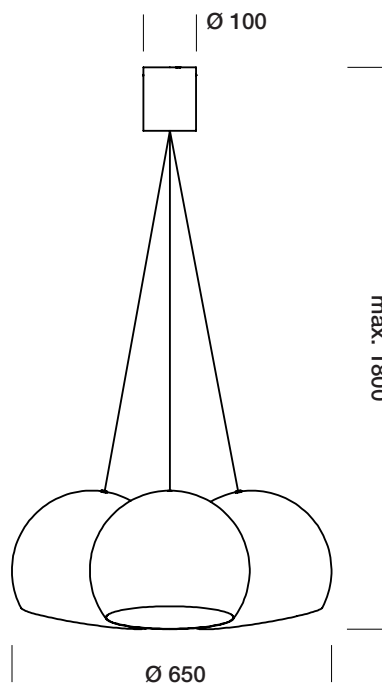

SPHERE SUSPENSION

DESIGNED BY ALAIN MONNENS

tossB

PRODUCT INFORMATION

SPHERE 1

LAMP TYPE	RETROFIT LED
FITTING	E27
WATTAGE	15W
VOLTAGE	230V
CLASS	1

ORDER CODE

BLACK	T46H1IZL
WHITE	T46H1IWL

SPHERE 3

LAMP TYPE	RETROFIT LED
FITTING	E27
WATTAGE	3x15W
VOLTAGE	230V
CLASS	1

ORDER CODE

BLACK	T46H2IZL
WHITE	T46H2IWL

SPHERE 7

LAMP TYPE	RETROFIT LED
FITTING	E27
WATTAGE	7x15W
VOLTAGE	230V
CLASS	1

ORDER CODE

BLACK	T46H3IZL
WHITE	T46H3IWL

SPHERE BIG 1

LAMP TYPE	RETROFIT LED
FITTING	E27
WATTAGE	15W
VOLTAGE	230V
CLASS	1

ORDER CODE

BLACK	T46H4IZL
WHITE	T46H4IWL

SPHERE BIG 3

LAMP TYPE	RETROFIT LED
FITTING	E27
WATTAGE	3x15W
VOLTAGE	230V
CLASS	1

ORDER CODE

BLACK	T46H5IZL
WHITE	T46H5IWL

SPHERE BIG 7

LAMP TYPE	RETROFIT LED
FITTING	E27
WATTAGE	7x15W
VOLTAGE	230V
CLASS	1

ORDER CODE

BLACK	T46H6IZL
WHITE	T46H6IWL

tossB

TOSSB.COM
CREATORS OF LIGHTING UNITS