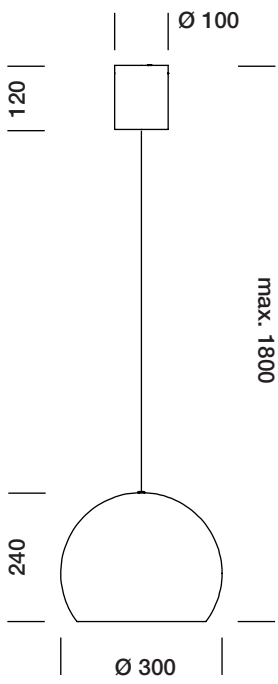

SPHERE SUSPENSION

DESIGNED BY ALAIN MONNENS

tossB

PRODUCT INFORMATION

SPHERE 1

LAMP TYPE	RETROFIT LED
FITTING	E27
WATTAGE	15W
VOLTAGE	230V
CLASS	1

ORDER CODE

BLACK	T46H1IZL
WHITE	T46H1IWL

SPHERE 3

LAMP TYPE	RETROFIT LED
FITTING	E27
WATTAGE	3x15W
VOLTAGE	230V
CLASS	1

ORDER CODE

BLACK	T46H2IZL
WHITE	T46H2IWL

SPHERE 7

LAMP TYPE	RETROFIT LED
FITTING	E27
WATTAGE	7x15W
VOLTAGE	230V
CLASS	1

ORDER CODE

BLACK	T46H3IZL
WHITE	T46H3IWL

SPHERE BIG 1

LAMP TYPE	RETROFIT LED
FITTING	E27
WATTAGE	15W
VOLTAGE	230V
CLASS	1

ORDER CODE

BLACK	T46H4IZL
WHITE	T46H4IWL

SPHERE BIG 3

LAMP TYPE	RETROFIT LED
FITTING	E27
WATTAGE	3x15W
VOLTAGE	230V
CLASS	1

ORDER CODE

BLACK	T46H5IZL
WHITE	T46H5IWL

SPHERE BIG 7

LAMP TYPE	RETROFIT LED
FITTING	E27
WATTAGE	7x15W
VOLTAGE	230V
CLASS	1

ORDER CODE

BLACK	T46H6IZL
WHITE	T46H6IWL

tossB

TOSSB.COM
CREATORS OF LIGHTING UNITS