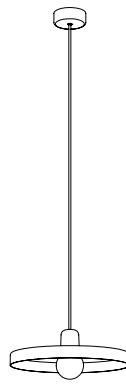

DISK

DESIGNED BY JEAN-FRANÇOIS D'OR

tossB

PRODUCT INFORMATION

DISK SUSPENSION

LAMP TYPE	RETROFIT LED
FITTING	E27
WATTAGE	15W
VOLTAGE	230V
CLASS	1

ORDER CODE

WHITE	T66H1IWLWL
-------	------------

MINI DISK SUSPENSION

LAMP TYPE	RETROFIT LED
FITTING	E27
WATTAGE	15W
VOLTAGE	230V
CLASS	1

ORDER CODE

WHITE	T66H2IWLWL
-------	------------

DISK CEILING/WALL

LAMP TYPE	RETROFIT LED
FITTING	E27
WATTAGE	15W
VOLTAGE	230V
CLASS	1

ORDER CODE

WHITE	T66A1IWLWL
-------	------------

MINI DISK CEILING/WALL

LAMP TYPE	RETROFIT LED
FITTING	E27
WATTAGE	15W
VOLTAGE	230V
CLASS	1

ORDER CODE

WHITE	T66A2IWLWL
-------	------------

DISK SUSPENSION

MINI DISK SUSPENSION

DISK CEILING/WALL

MINI DISK CEILING/WALL

tossB