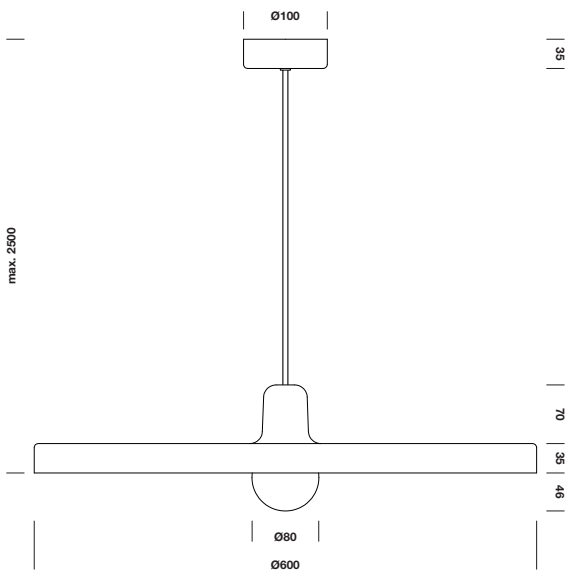

DISK

DESIGNED BY JEAN-FRANÇOIS D'OR

tossB

PRODUCT INFORMATION

DISK SUSPENSION

LAMP TYPE	RETROFIT LED
FITTING	E27
WATTAGE	15W
VOLTAGE	230V
CLASS	1

ORDER CODE

WHITE	T66H1IWLWL
-------	------------

MINI DISK SUSPENSION

LAMP TYPE	RETROFIT LED
FITTING	E27
WATTAGE	15W
VOLTAGE	230V
CLASS	1

ORDER CODE

WHITE	T66H2IWLWL
-------	------------

DISK CEILING/WALL

LAMP TYPE	RETROFIT LED
FITTING	E27
WATTAGE	15W
VOLTAGE	230V
CLASS	1

ORDER CODE

WHITE	T66A1IWLWL
-------	------------

MINI DISK CEILING/WALL

LAMP TYPE	RETROFIT LED
FITTING	E27
WATTAGE	15W
VOLTAGE	230V
CLASS	1

ORDER CODE

WHITE	T66A2IWLWL
-------	------------

DISK SUSPENSION

MINI DISK SUSPENSION

DISK CEILING/WALL

MINI DISK CEILING/WALL

tossB