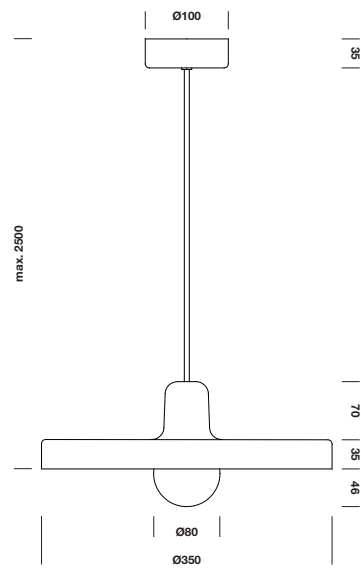

DISK

DESIGNED BY JEAN-FRANÇOIS D'OR

tossB

PRODUCT INFORMATION

DISK SUSPENSION

LAMP TYPE	RETROFIT LED
FITTING	E27
WATTAGE	15W
VOLTAGE	230V
CLASS	1

ORDER CODE

WHITE	T66H1IWLWL
-------	------------

MINI DISK SUSPENSION

LAMP TYPE	RETROFIT LED
FITTING	E27
WATTAGE	15W
VOLTAGE	230V
CLASS	1

ORDER CODE

WHITE	T66H2IWLWL
-------	------------

DISK CEILING/WALL

LAMP TYPE	RETROFIT LED
FITTING	E27
WATTAGE	15W
VOLTAGE	230V
CLASS	1

ORDER CODE

WHITE	T66A1IWLWL
-------	------------

MINI DISK CEILING/WALL

LAMP TYPE	RETROFIT LED
FITTING	E27
WATTAGE	15W
VOLTAGE	230V
CLASS	1

ORDER CODE

WHITE	T66A2IWLWL
-------	------------

DISK SUSPENSION

MINI DISK SUSPENSION

DISK CEILING/WALL

MINI DISK CEILING/WALL

tossB