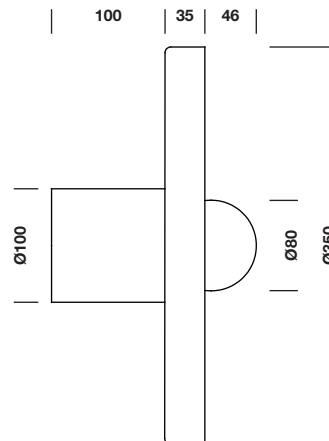

MINI DISK CEILING/WALL