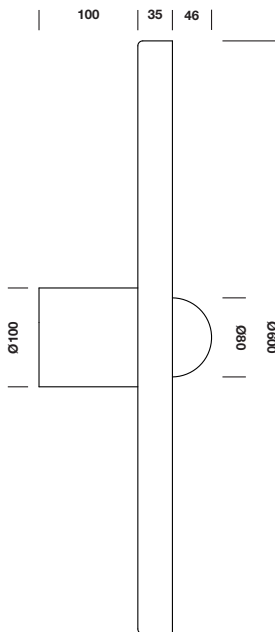

DISK

DESIGNED BY JEAN-FRANÇOIS D'OR

tossB

PRODUCT INFORMATION

DISK SUSPENSION

LAMP TYPE	RETROFIT LED
FITTING	E27
WATTAGE	15W
VOLTAGE	230V
CLASS	1

ORDER CODE

WHITE	T66H1IWLWL
-------	------------

MINI DISK SUSPENSION

LAMP TYPE	RETROFIT LED
FITTING	E27
WATTAGE	15W
VOLTAGE	230V
CLASS	1

ORDER CODE

WHITE	T66H2IWLWL
-------	------------

DISK CEILING/WALL

LAMP TYPE	RETROFIT LED
FITTING	E27
WATTAGE	15W
VOLTAGE	230V
CLASS	1

ORDER CODE

WHITE	T66A1IWLWL
-------	------------

MINI DISK CEILING/WALL

LAMP TYPE	RETROFIT LED
FITTING	E27
WATTAGE	15W
VOLTAGE	230V
CLASS	1

ORDER CODE

WHITE	T66A2IWLWL
-------	------------

DISK SUSPENSION

MINI DISK SUSPENSION

DISK CEILING/WALL

MINI DISK CEILING/WALL

tossB