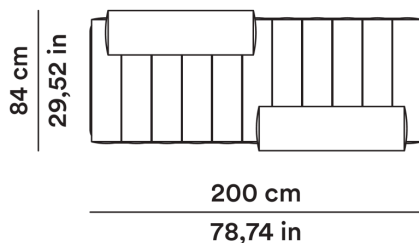

MT TESSUTO

9,50

MQ PELLE

19,00

FABRIC METERS

9,50

SQ. M LEATHER

19,00