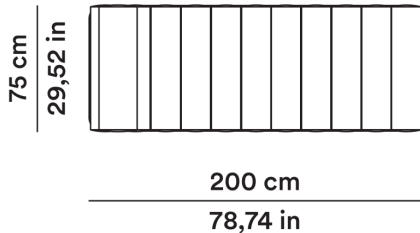

Daybed 200 cm with headrest ø 27 cm

C - 0FTNDB20002

40,5 cm
15,94 in

MT TESSUTO

8,50

MQ PELLE

17,00

FABRIC METERS

8,50

SQ. M LEATHER

17,00

Daybed 200 cm con poggiatesta ø 23 cm

Daybed 200 cm with headrest ø 23 cm

I - 0FTNDB20005

40,5 cm
15,94 in

MT TESSUTO

Studiopepe

AGGIORNATO IL/SHEET UPDATED ON
14/05/2026

Daybed 200 cm con schienali lineari

Daybed 200 cm with linear backrests

D - OFTNDB20003

40,5 cm
15,94 in

MT TESSUTO

9,50