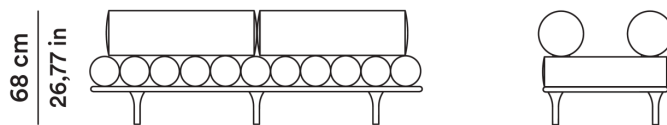

Daybed 200 cm con schienali vis-à-vis

Daybed 200 cm with vis-à-vis backrests

E - OFTNDB20003

40,5 cm
15,94 in