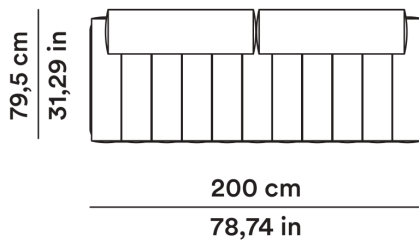

Daybed 200 cm with headrest ø 27 cm

C - 0FTNDB20002

40,5 cm
15,94 in

MT TESSUTO

8,50

MQ PELLE

17,00

FABRIC METERS

8,50

SQ. M LEATHER

17,00

Daybed 200 cm con poggiatesta ø 23 cm

Daybed 200 cm with headrest ø 23 cm

I - 0FTNDB20005

40,5 cm
15,94 in

MT TESSUTO

Studiopepe

AGGIORNATO IL/SHEET UPDATED ON
14/05/2026

Daybed 200 cm con schienali lineari

Daybed 200 cm with linear backrests

D - OFTNDB20003

40,5 cm
15,94 in

MT TESSUTO

9,50

MQ PELLE

19,00

FABRIC METERS

9,50

SQ. M LEATHER

19,00

Daybed 200 cm con schienali vis-à-vis

Daybed 200 cm with vis-à-vis backrests