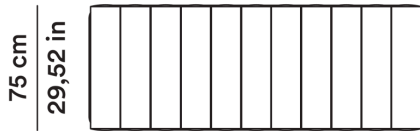

Acciaio verniciato o cemento colorato in pasta

COFFEE TABLE

Color-coated steel or coloured concrete

2020

Studiopepe

AGGIORNATO IL/SHEET UPDATED ON
14/05/2026

DIMENSIONI

DIMENSIONS

Daybed 200 cm

Daybed 200 cm

B - OFTNDB20001

200 cm
78,74 in

MT TESSUTO

7,50

MQ PELLE

15,00

FABRIC METERS

7,50

SQ. M LEATHER

15,00

Daybed 200 cm con tavolino

Daybed 200 cm with low table

A - OFTNDB20001

200 cm
78,74 in