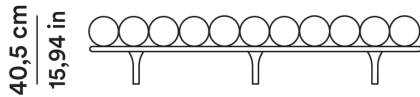

Acciaio verniciato o cemento colorato in pasta

COFFEE TABLE

Color-coated steel or coloured concrete

2020

Studiopepe

AGGIORNATO IL/SHEET UPDATED ON
14/05/2026

DIMENSIONI

DIMENSIONS

Daybed 200 cm

Daybed 200 cm

B - OFTNDB20001

200 cm
78,74 in

MT TESSUTO

7,50

MQ PELLE

15,00