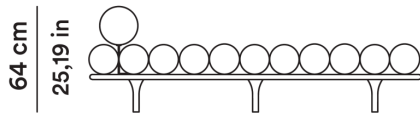

Daybed 200 cm with headrest ø 27 cm

C - 0FTNDB20002

40,5 cm
15,94 in

MT TESSUTO

8,50

MQ PELLE

17,00

FABRIC METERS

8,50

SQ. M LEATHER

17,00

Daybed 200 cm con poggiatesta ø 23 cm

Daybed 200 cm with headrest ø 23 cm

I - 0FTNDB20005

40,5 cm
15,94 in

MT TESSUTO

Studiopepe

AGGIORNATO IL/SHEET UPDATED ON
14/05/2026

Daybed 200 cm con schienali lineari

Daybed 200 cm with linear backrests

D - OFTNDB20003

40,5 cm
15,94 in

MT TESSUTO

9,50