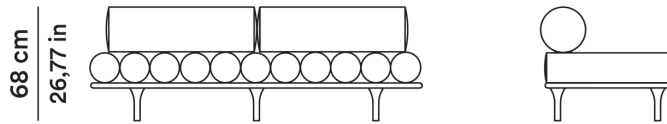

8,50

SQ. M LEATHER

17,00

Daybed 200 cm con poggiatesta ø 23 cm

Daybed 200 cm with headrest ø 23 cm

I - 0FTNDB20005

40,5 cm
15,94 in

MT TESSUTO

Studiopepe

AGGIORNATO IL/SHEET UPDATED ON
14/05/2026

Daybed 200 cm con schienali lineari

Daybed 200 cm with linear backrests

D - OFTNDB20003

40,5 cm
15,94 in

MT TESSUTO

9,50