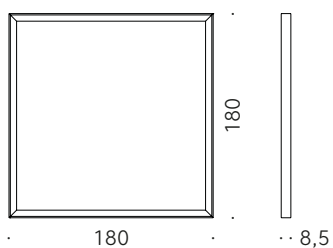

SP14 Wood Frame neunzig° design 2019

Frame with mirror

Materials:

FRAME: matt black lacquered MDF.

MIRROR: extra clear reflecting silver-finished glass.

+info:

<http://www.depadova.com/materials.pdf>