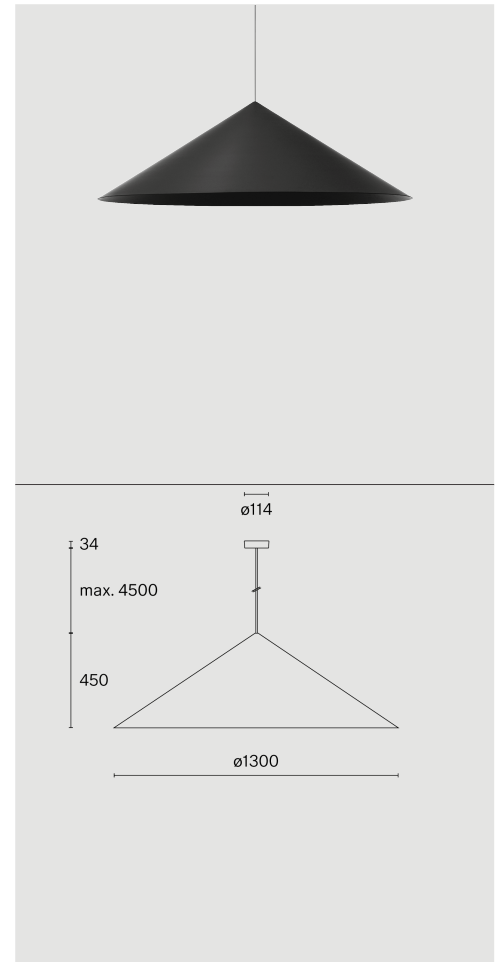

CONE
SUSPENDED XL
W151XL3

Ceiling suspended luminaire with shade made from aluminium; polycarbonate canopy; optical system with acrylic diffuser; integrated LED light source; surface Jet black; RAL 9005; inclusive cable suspension max. 4500 mm; DALI Push dim; light colour 2700 K; ≤ 3 SDCM (initial MacAdam); CRI ≥ 90 ; degree of protection IP20; Class 1; driver included; light source replaceable by Wastberg+ or by a professional with explicit authorization; control gear not replaceable;

TECHNICAL INFORMATION

Physical	
datasheet.label.material	Shade: Aluminium
IP Rating	IP20
Safety Class	Class I

LED	
Colour Rendering Index	CRI ≥ 90
Lumen Maintenance	L70 / 50000h
Macadam Ellipse	≤ 3 SDCM (initial MacAdam)

More technical information online
wastberg.com/en/products/cone-suspended-xl-w151xl3

ARTICLE-SPECIFIC INFORMATION

Mounting	
Luminous Flux	
Colour Temperature	
Control	
Voltage	
Power	
Weight	

Colour / Finish	Jet black ●
------------------------	-------------