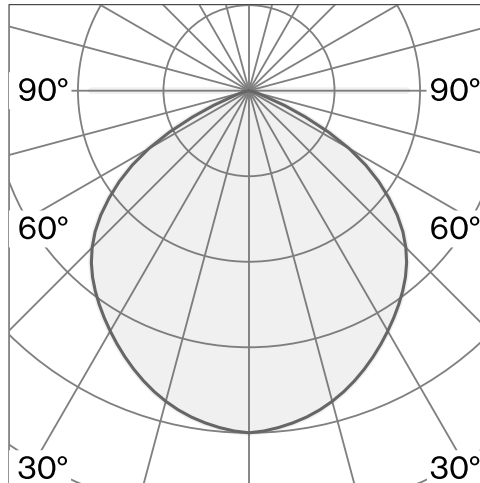

CONE
SUSPENDED XL
W151XL3

Ceiling suspended luminaire with shade made from aluminium; polycarbonate canopy; optical system with acrylic diffuser; integrated LED light source; surface Jet black; RAL 9005; inclusive cable suspension max. 4500 mm; DALI Push dim; light colour 2700 K; ≤ 3 SDCM (initial MacAdam); CRI ≥ 90 ; degree of protection IP20; Class 1; driver included; light source replaceable by Wastberg+ or by a professional with explicit authorization; control gear not replaceable;

TECHNICAL INFORMATION

Physical	
datasheet.label.material	Shade: Aluminium
IP Rating	IP20
Safety Class	Class I

LED	
Colour Rendering Index	CRI ≥ 90
Lumen Maintenance	L70 / 50000h
Macadam Ellipse	≤ 3 SDCM (initial MacAdam)