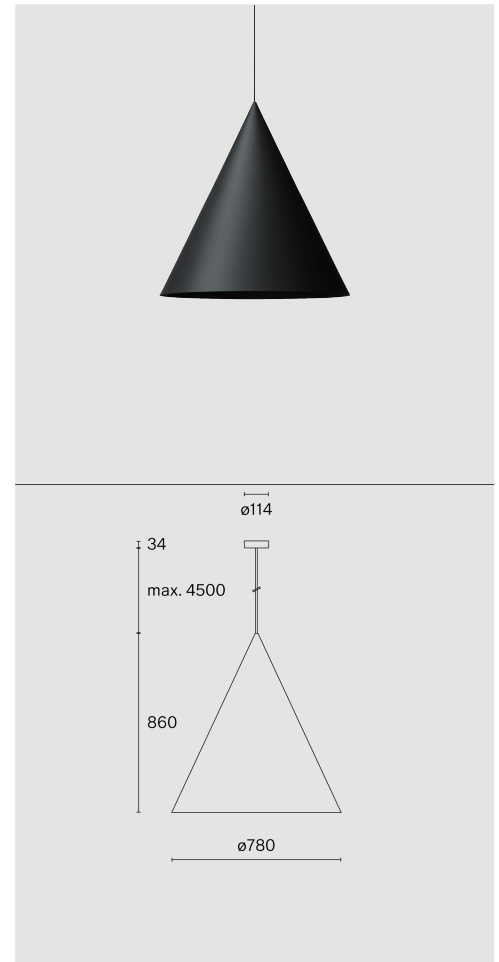

**CONE**  
SUSPENDED XL  
W151XL2

Ceiling suspended luminaire with shade made from aluminium; polycarbonate canopy; optical system with acrylic diffuser; integrated LED light source; surface Jet black; RAL 9005; inclusive cable suspension max. 4500 mm; DALI Push dim; light colour 2700 K;  $\leq 3$  SDCM (initial MacAdam); CRI  $\geq 90$ ; degree of protection IP20; Class 1; driver included; light source replaceable by Wastberg+ or by a professional with explicit authorization; control gear not replaceable;