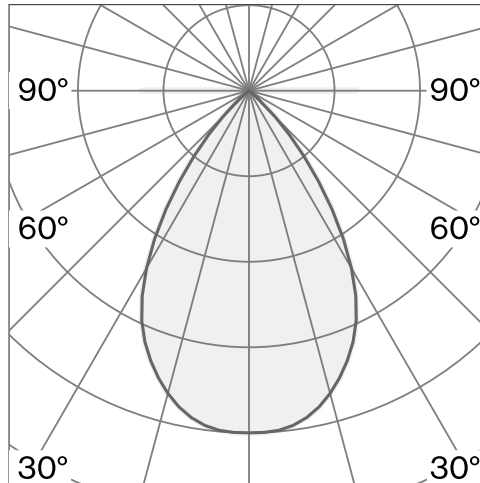

**CONE**  
SUSPENDED XL  
W151XL2

Ceiling suspended luminaire with shade made from aluminium; polycarbonate canopy; optical system with acrylic diffuser; integrated LED light source; surface Jet black; RAL 9005; inclusive cable suspension max. 4500 mm; DALI Push dim; light colour 2700 K;  $\leq 3$  SDCM (initial MacAdam); CRI  $\geq 90$ ; degree of protection IP20; Class 1; driver included; light source replaceable by Wastberg+ or by a professional with explicit authorization; control gear not replaceable;