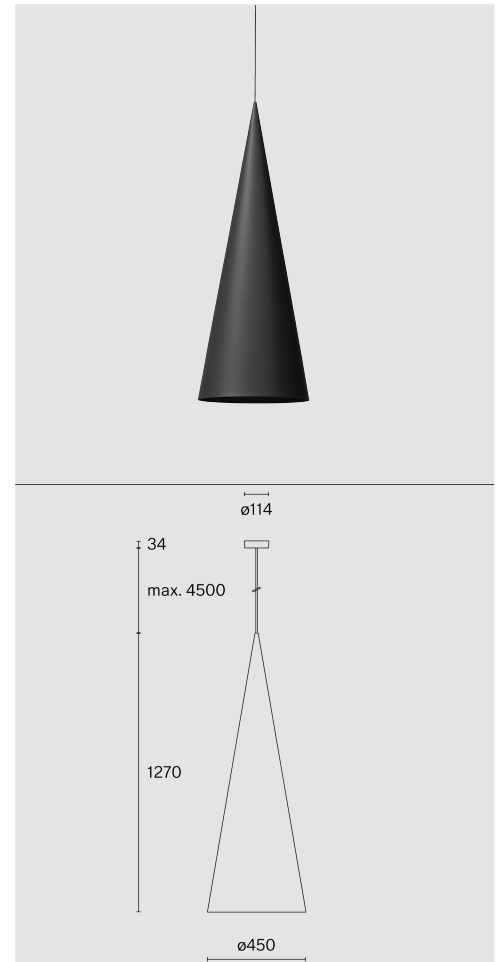

CONE SUSPENDED XL W151XL1

Ceiling suspended luminaire with shade made from aluminium; polycarbonate canopy; optical system with acrylic diffuser; integrated LED light source; surface Jet black; RAL 9005; inclusive cable suspension max. 4500 mm; DALI Push dim; light colour 2700 K; ≤ 3 SDCM (initial MacAdam); CRI ≥ 90 ; degree of protection IP20; Class 1; driver included; light source replaceable by Wastberg+ or by a professional with explicit authorization; control gear not replaceable;

TECHNICAL INFORMATION

Physical	
datasheet.label.material	Shade: Aluminium
IP Rating	IP20
Safety Class	Class I

LED	
Colour Rendering Index	CRI ≥ 90
Lumen Maintenance	L70 / 50000h
Macadam Ellipse	≤ 3 SDCM (initial MacAdam)

More technical information online
wastberg.com/en/products/cone-suspended-xl-w151xl1

ARTICLE-SPECIFIC INFORMATION

Mounting	
Luminous Flux	
Colour Temperature	
Control	
Voltage	
Power	
Weight	

Colour / Finish	Jet black ●
-----------------	-------------

CONE SUSPENDED XL W151XL1

Ceiling	
Luminous Flux	1650 lm
Colour Temperature	2700 K
Control	DALI Push dim
Voltage	220 - 240 V
Power	44 W
Weight	5.5 kg

Art. No. / EAN code	151XL105272 / 7330492017389
---------------------	-----------------------------