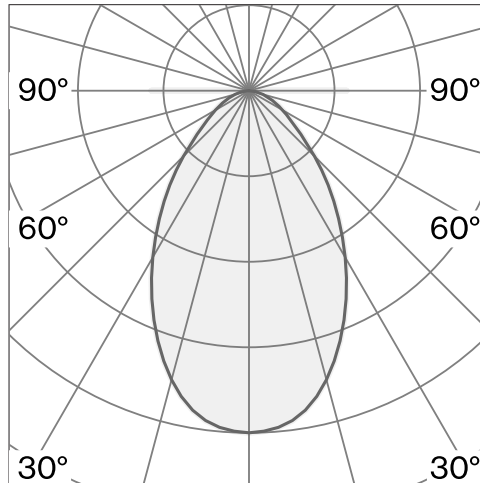

CONE SUSPENDED XL W151XL1

Ceiling suspended luminaire with shade made from aluminium; polycarbonate canopy; optical system with acrylic diffuser; integrated LED light source; surface Jet black; RAL 9005; inclusive cable suspension max. 4500 mm; DALI Push dim; light colour 2700 K; ≤ 3 SDCM (initial MacAdam); CRI ≥ 90 ; degree of protection IP20; Class 1; driver included; light source replaceable by Wastberg+ or by a professional with explicit authorization; control gear not replaceable;

TECHNICAL INFORMATION

Physical	
datasheet.label.material	Shade: Aluminium
IP Rating	IP20
Safety Class	Class I

LED	
Colour Rendering Index	CRI ≥ 90
Lumen Maintenance	L70 / 50000h
Macadam Ellipse	≤ 3 SDCM (initial MacAdam)