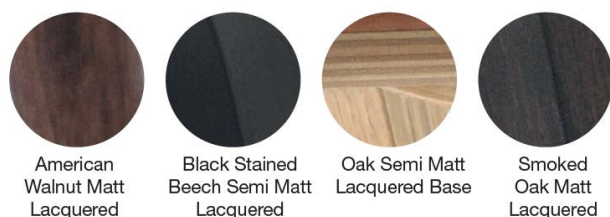

## Materials & Finishes

---

**Shell Colour** - Dining Chair, Meeting Chair, Bar Chair, Bar Stool, Counter Stool, Counter Chair

**Selected Beetle and Bat shell colors will be discontinued from end 2020**

In order for GUBI to guarantee that we can deliver, the below listed Beetle and Bat shells variants, the last possible order date is the 31-10-2020, lead times will depend on stock availability:

Dark Pink (RAL 020 20 20)  
Smoke Blue (PAN 7545C)  
Soft White (RAL 9010 / Gloss 30)

---

**Base Finish, Metal** - Dining Chair, Lounge Chair, Stool, Bar Chair, Bar Stool, Counter Stool, Counter Chair, Sofa, Ottoman

**Base Finish, Metal** - Meeting Chair

**Base Finish, Wood** - Dining Chair, Lounge Chair, Stool, Bar Chair, Bar Stool, Counter Stool, Counter Chair, Sofa, Ottoman

**Base Finish, Plastic** - Dining Chair