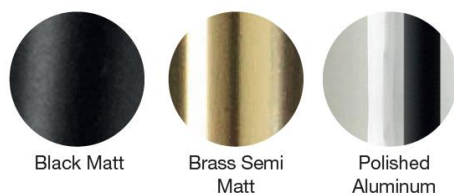

Base Finish, Metal - Meeting Chair