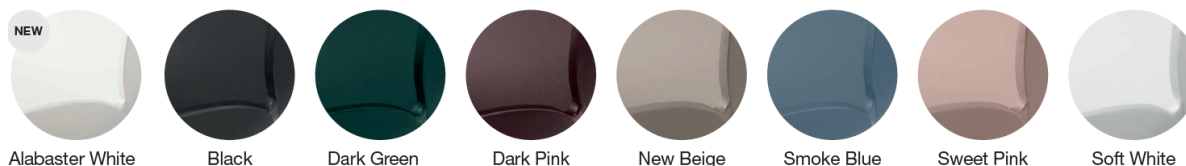

## Materials & Finishes

---

**Shell Colour** - Dining Chair, Meeting Chair, Bar Chair, Bar Stool, Counter Stool, Counter Chair

**Selected Beetle and Bat shell colors will be discontinued from end 2020**

In order for GUBI to guarantee that we can deliver, the below listed Beetle and Bat shells variants, the last possible order date is the 31-10-2020, lead times will depend on stock availability:

Dark Pink (RAL 020 20 20)  
Smoke Blue (PAN 7545C)  
Soft White (RAL 9010 / Gloss 30)

---

**Base Finish, Metal** - Dining Chair, Lounge Chair, Stool, Bar Chair, Bar Stool, Counter Stool, Counter Chair, Sofa, Ottoman

**Base Finish, Metal** - Meeting Chair

**Base Finish, Wood** - Dining Chair, Lounge Chair, Stool, Bar Chair, Bar Stool, Counter Stool, Counter Chair, Sofa, Ottoman

**Base Finish, Plastic** - Dining Chair