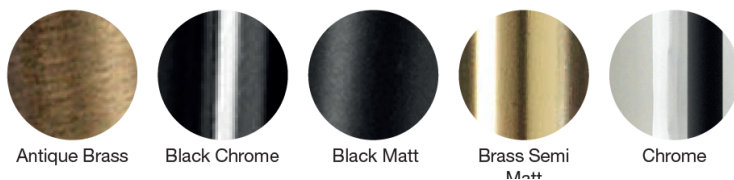

## Materials & Finishes

---

**Shell Colour** - Dining Chair, Meeting Chair, Bar Chair, Bar Stool, Counter Stool, Counter Chair

**Selected Beetle and Bat shell colors will be discontinued from end 2020**

In order for GUBI to guarantee that we can deliver, the below listed Beetle and Bat shells variants, the last possible order date is the 31-10-2020, lead times will depend on stock availability:

Dark Pink (RAL 020 20 20)  
Smoke Blue (PAN 7545C)  
Soft White (RAL 9010 / Gloss 30)

---

**Base Finish, Metal** - Dining Chair, Lounge Chair, Stool, Bar Chair, Bar Stool, Counter Stool, Counter Chair, Sofa, Ottoman

**Base Finish, Metal** - Meeting Chair

**Base Finish, Wood** - Dining Chair, Lounge Chair, Stool, Bar Chair, Bar Stool, Counter Stool, Counter Chair, Sofa, Ottoman

**Base Finish, Plastic** - Dining Chair